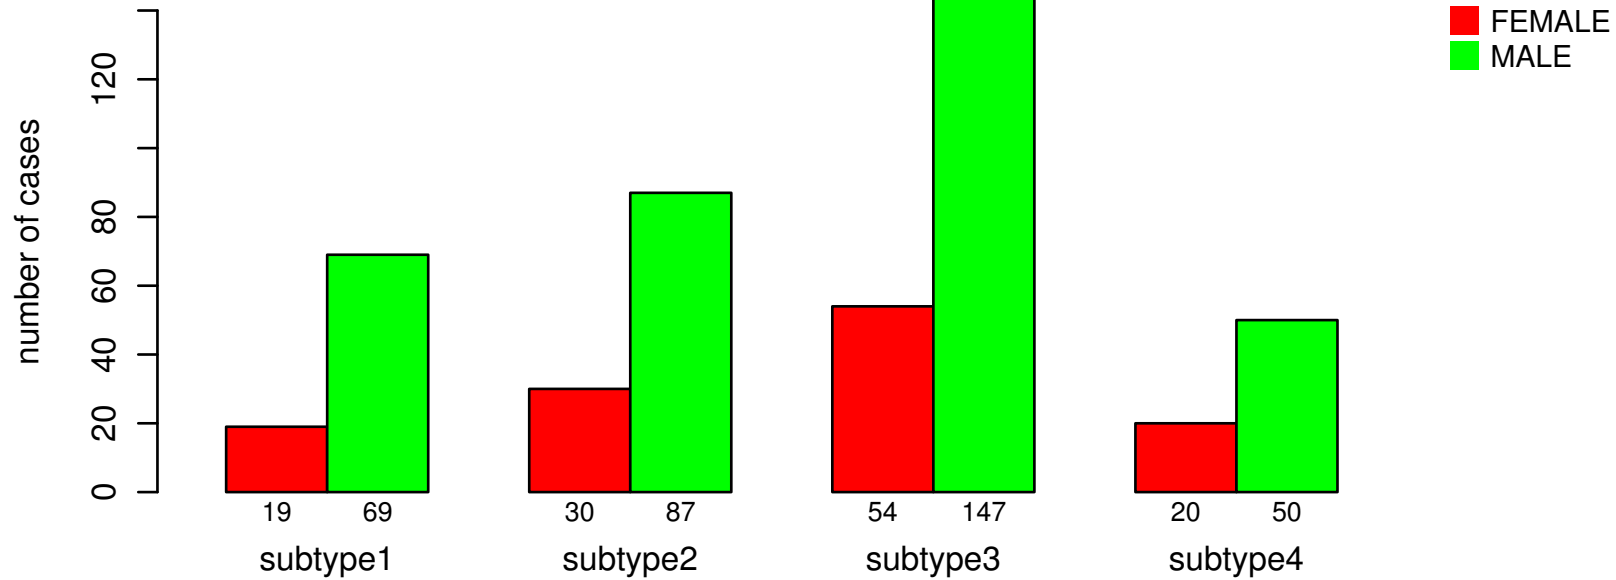

# GENDER

Fisher's exact test P = 0.748