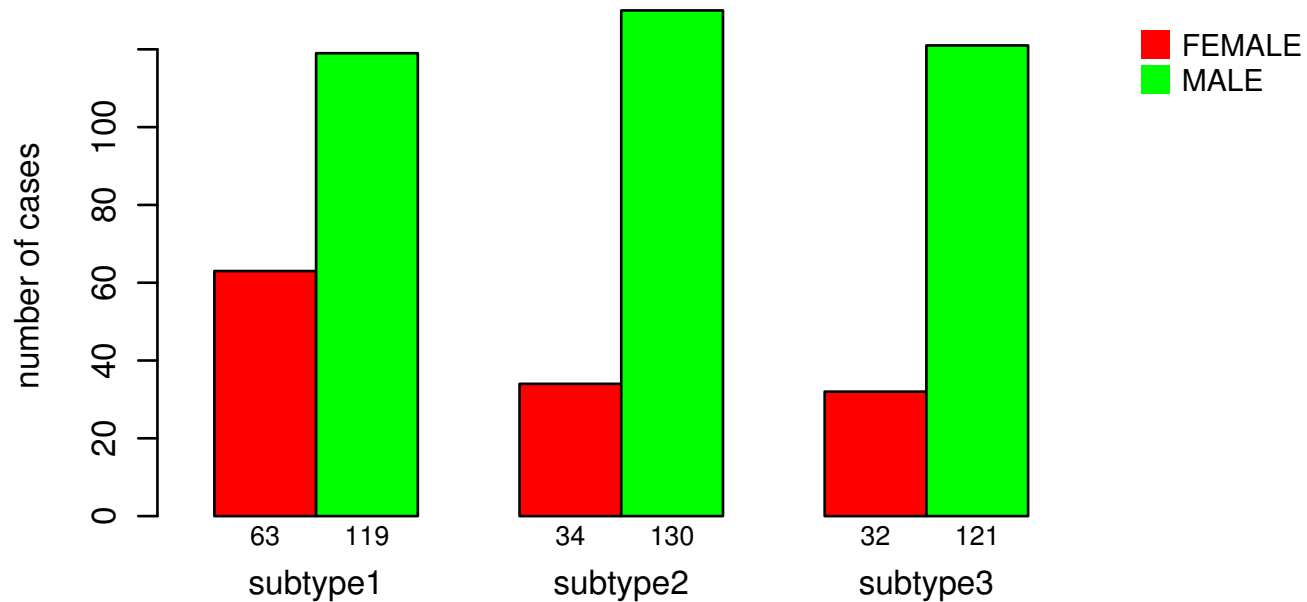

## GENDER

Fisher's exact test P = 0.00383