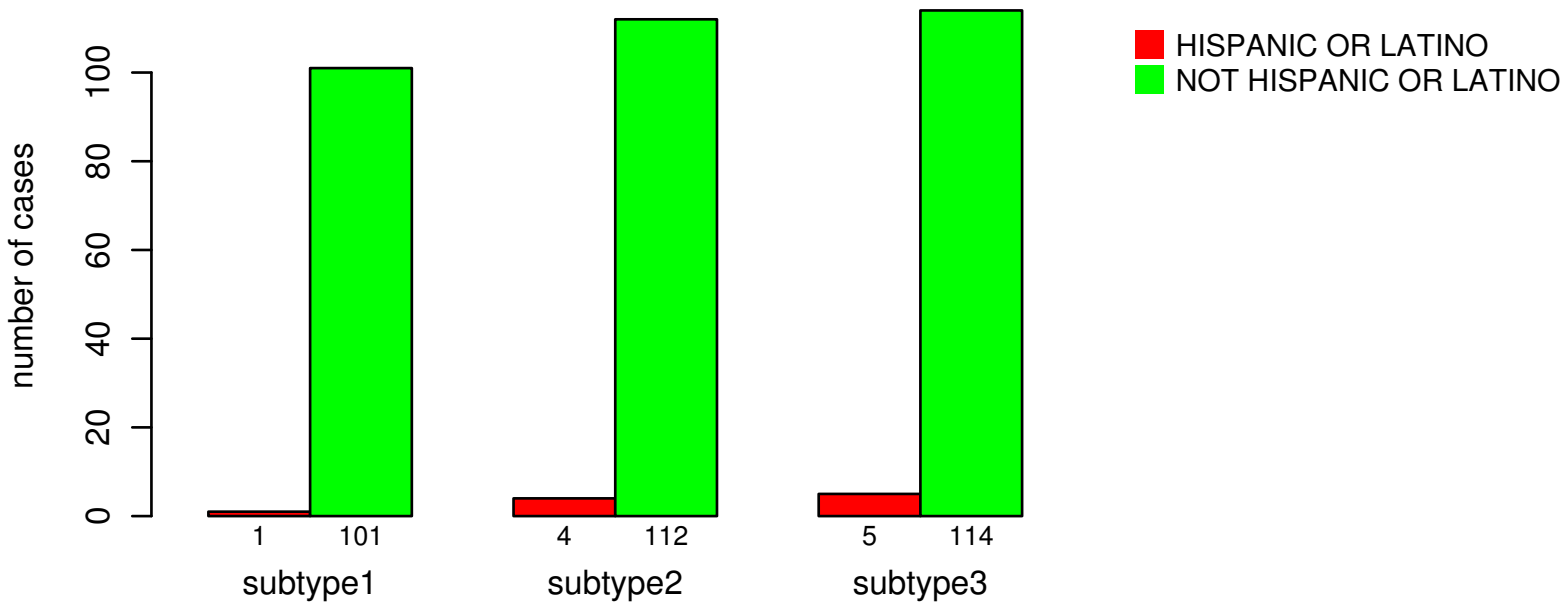

ETHNICITY

Fisher's exact test P = 0.371