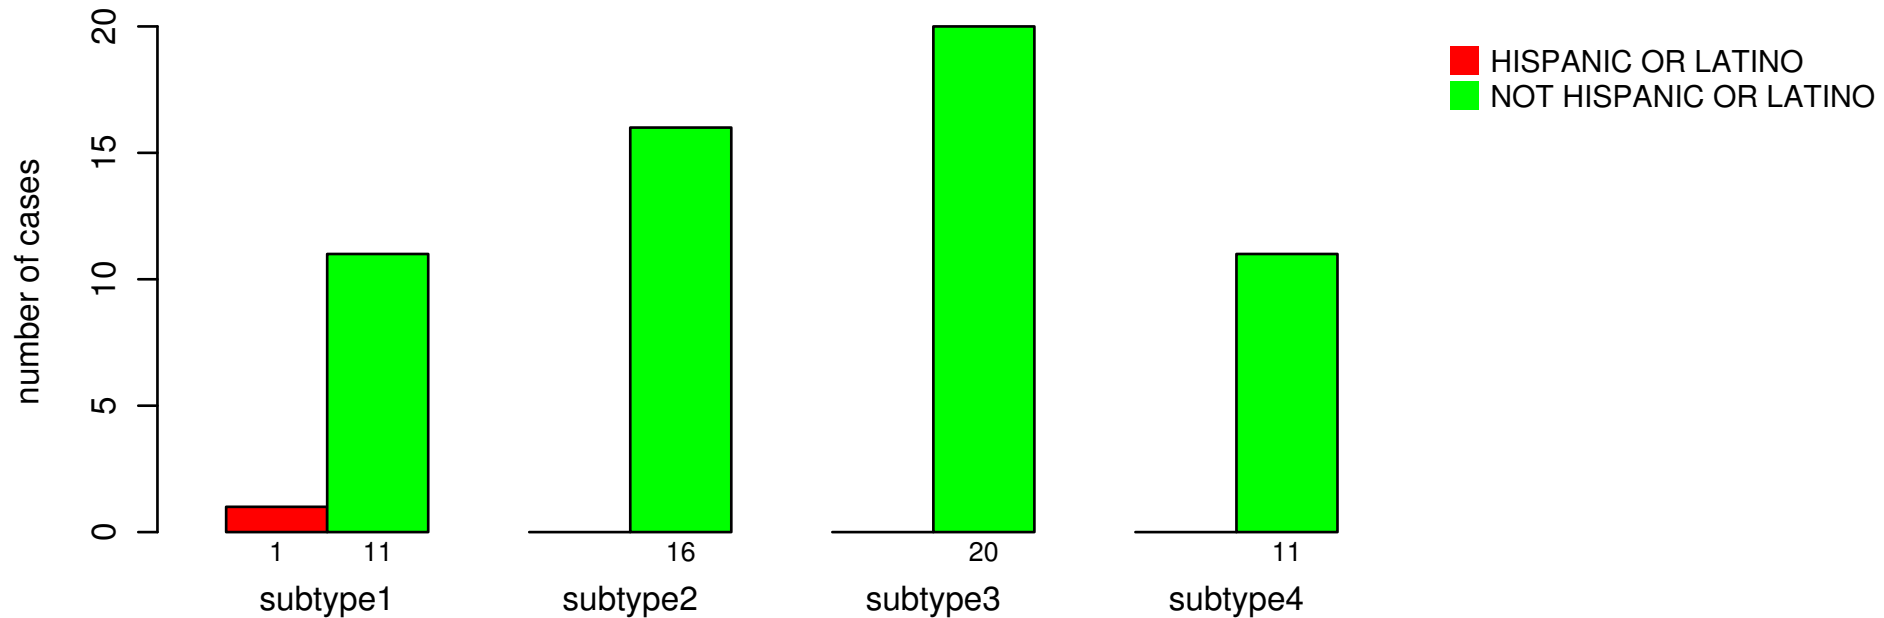

ETHNICITY

Fisher's exact test P = 0.388