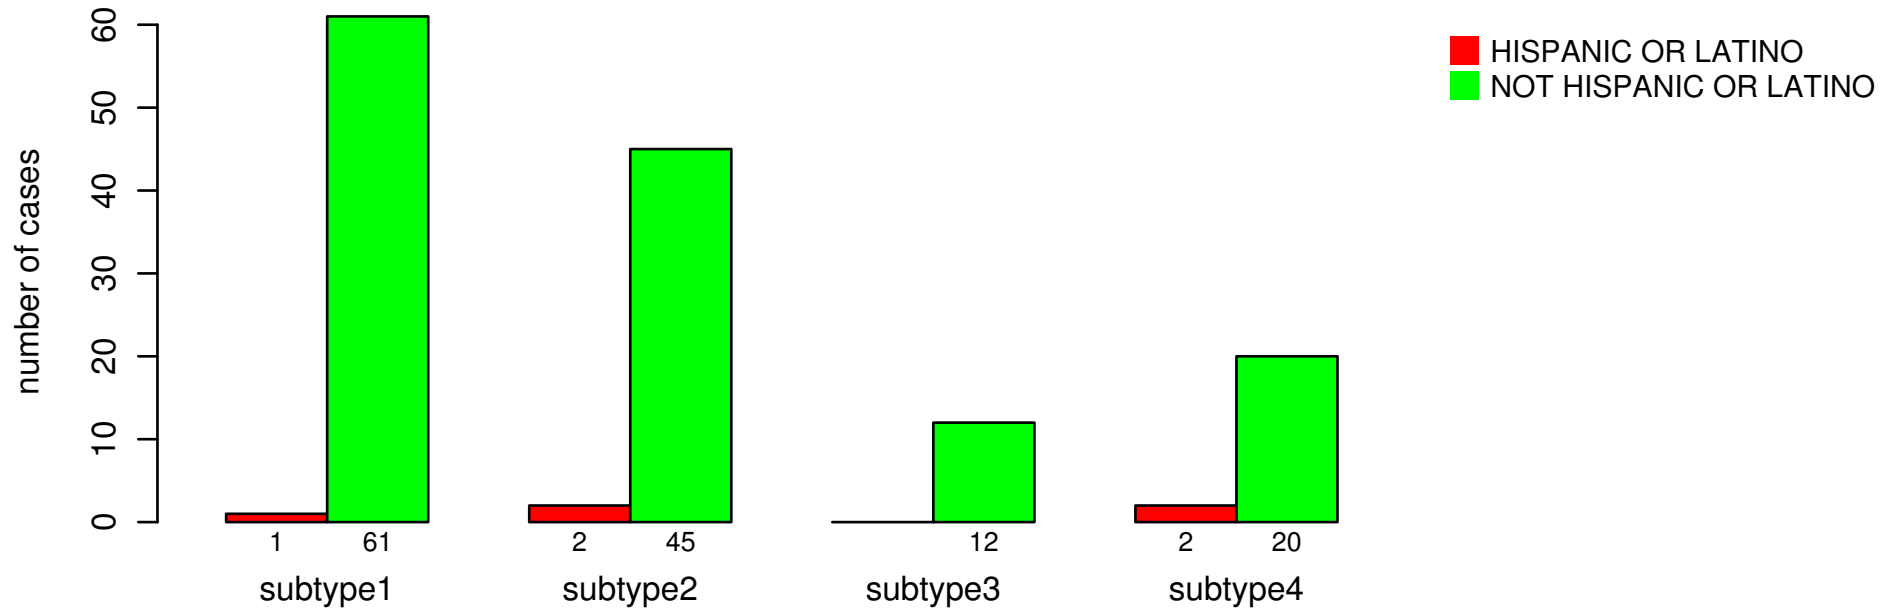

ETHNICITY

Fisher's exact test P = 0.331