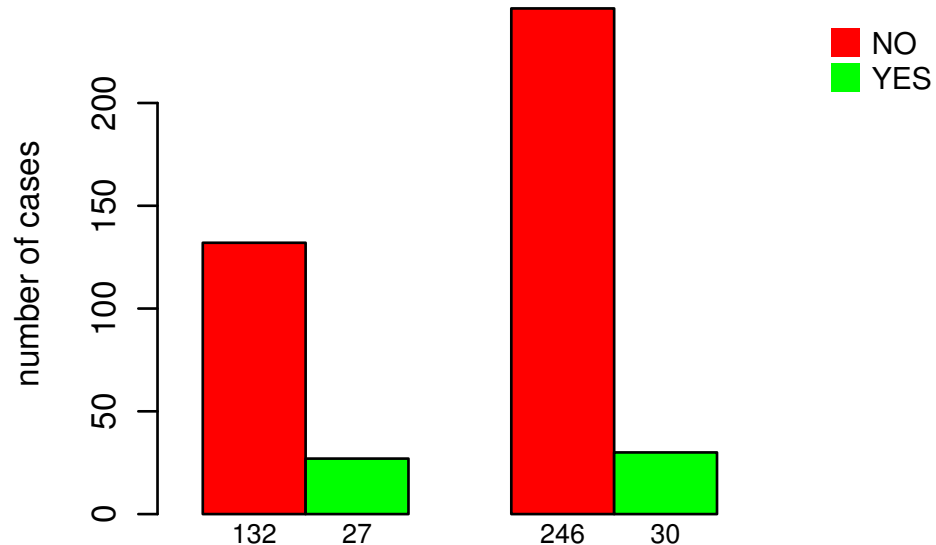

# RADIATION\_THERAPY

DEL PEAK 27(13Q22.1) MUTATED

Fisher's exact test P = 0.0773