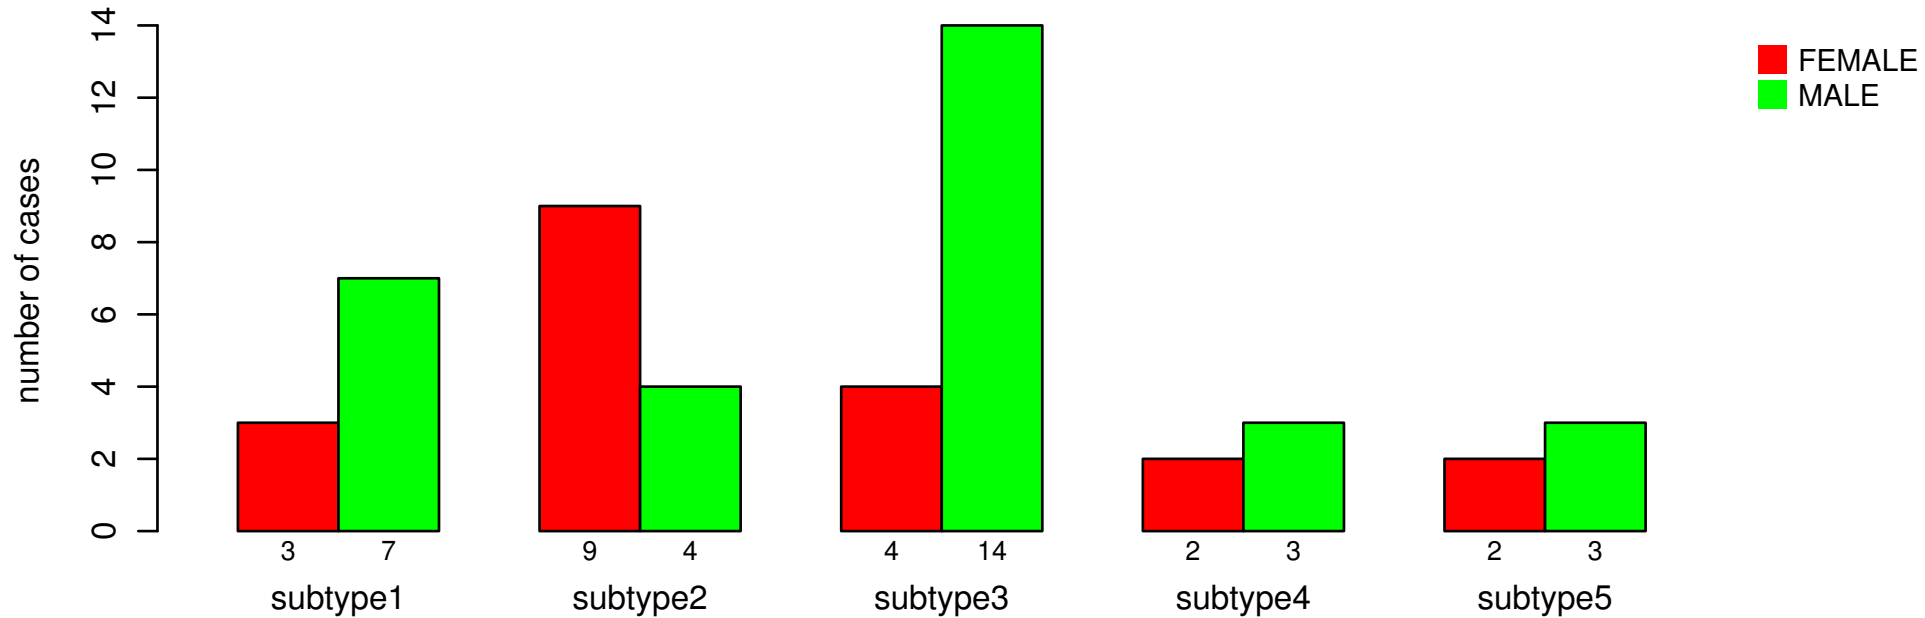

GENDER

Fisher's exact test P = 0.0997