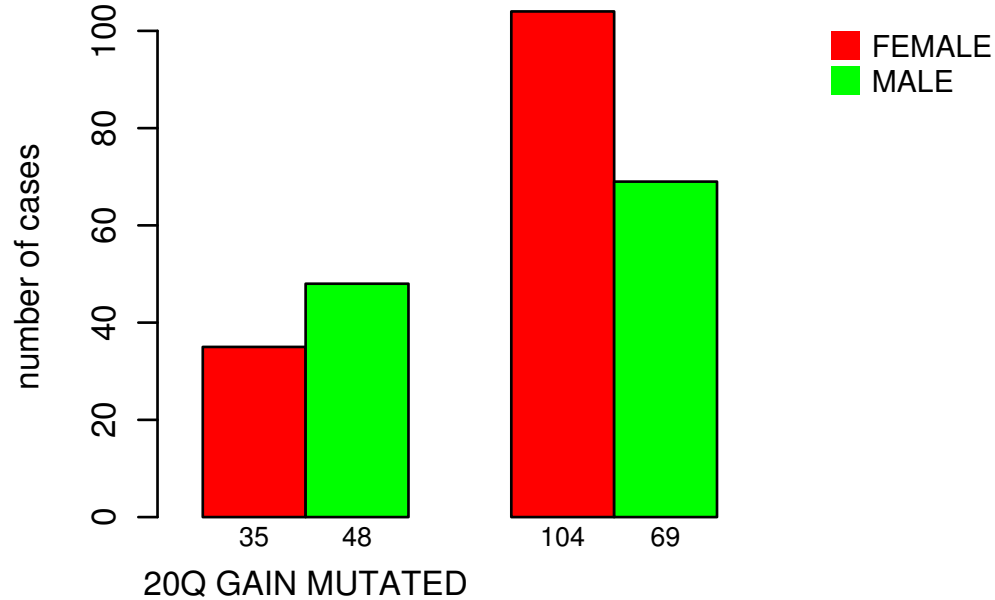

# GENDER

Fisher's exact test P = 0.0076