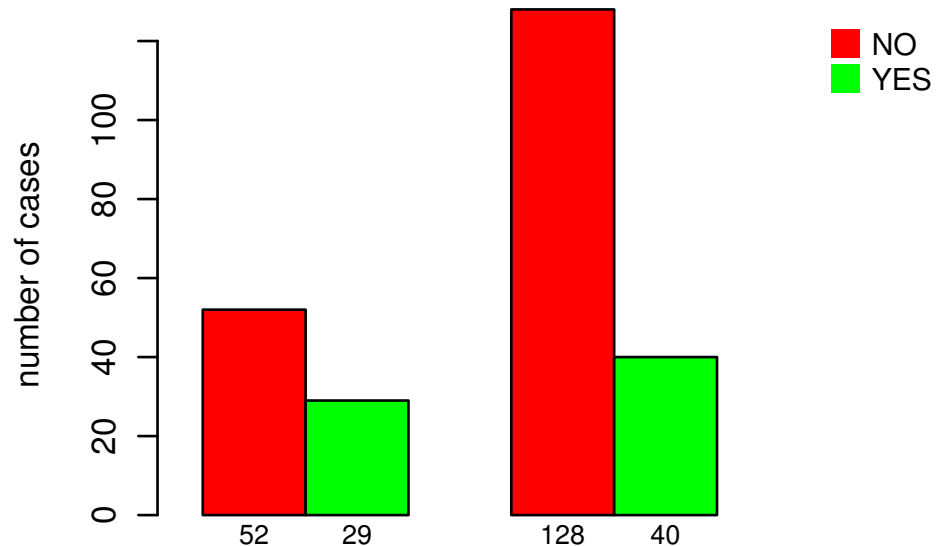

RADIATION_THERAPY

DEL PEAK 14(8P23.3) MUTATED

Fisher's exact test $P = 0.0511$