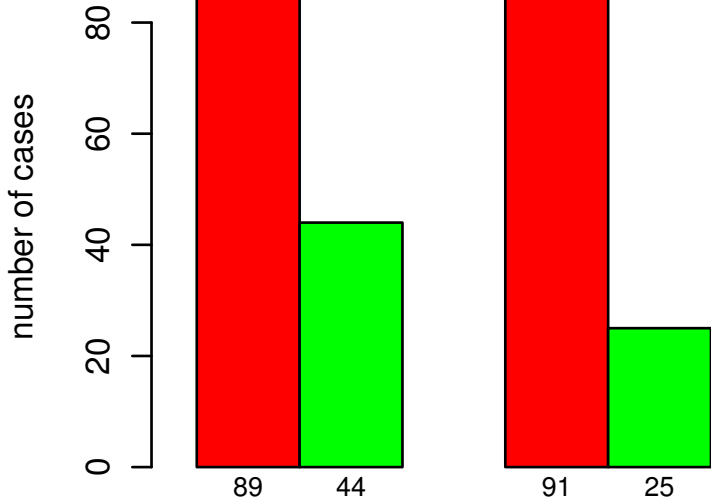

RADIATION_THERAPY

NO
YES

DEL PEAK 19(10Q23.31) MUTATED

Fisher's exact test P = 0.0476