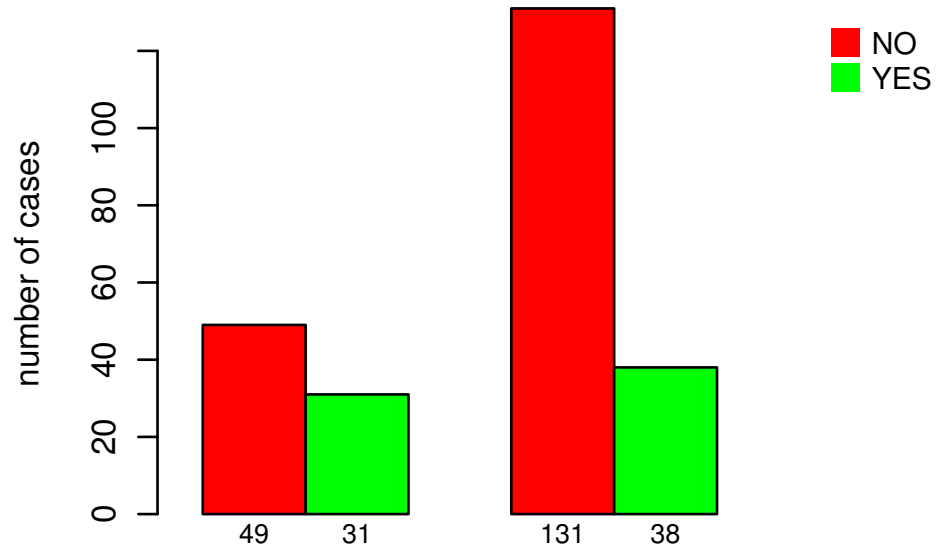

# RADIATION\_THERAPY

DEL PEAK 31(17Q11.2) MUTATED

Fisher's exact test  $P = 0.0098$