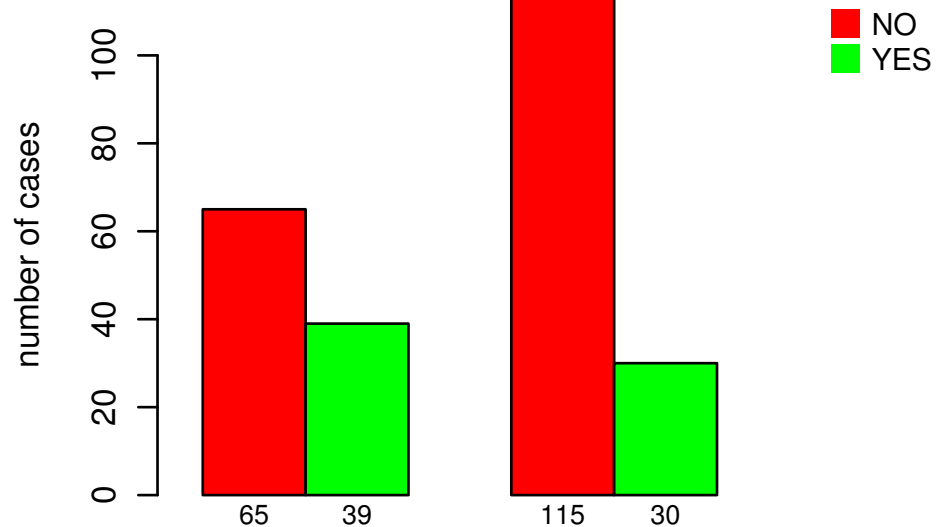

# RADIATION\_THERAPY

DEL PEAK 35(19Q13.43) MUTATED

Fisher's exact test P = 0.00412