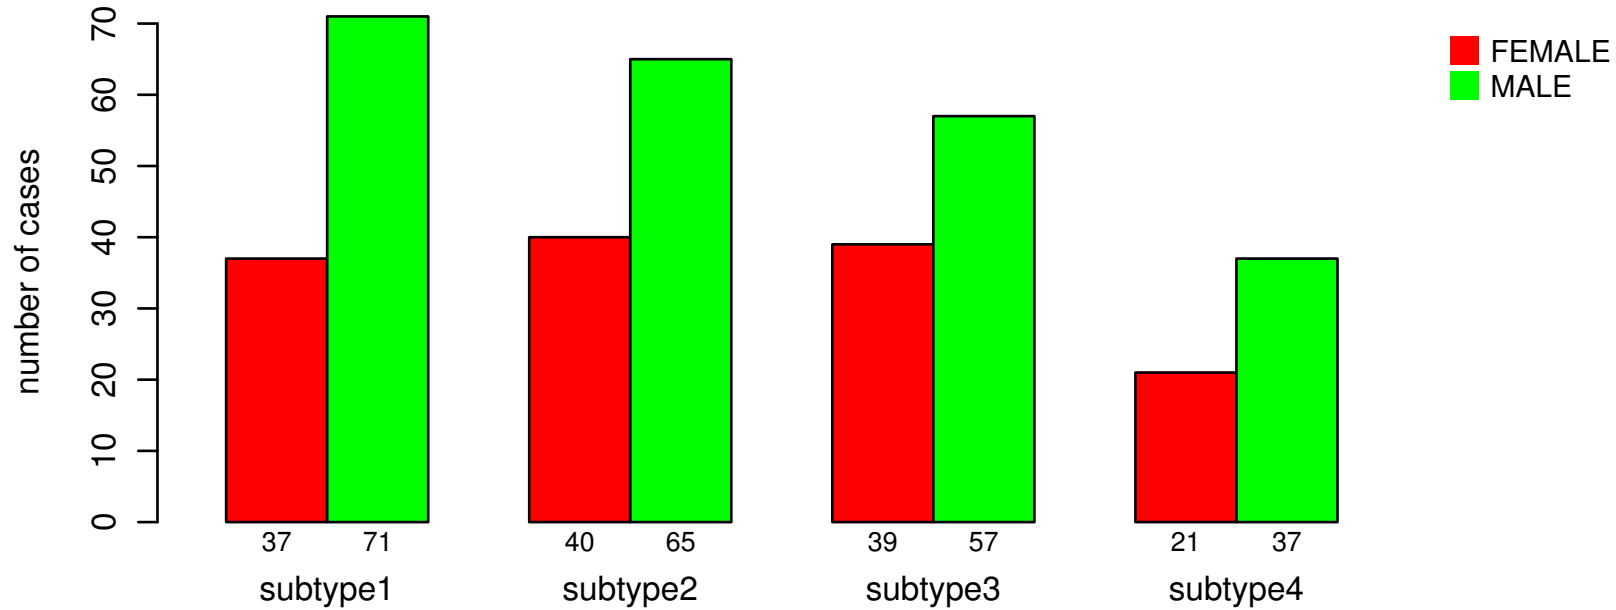

# GENDER

Fisher's exact test P = 0.817