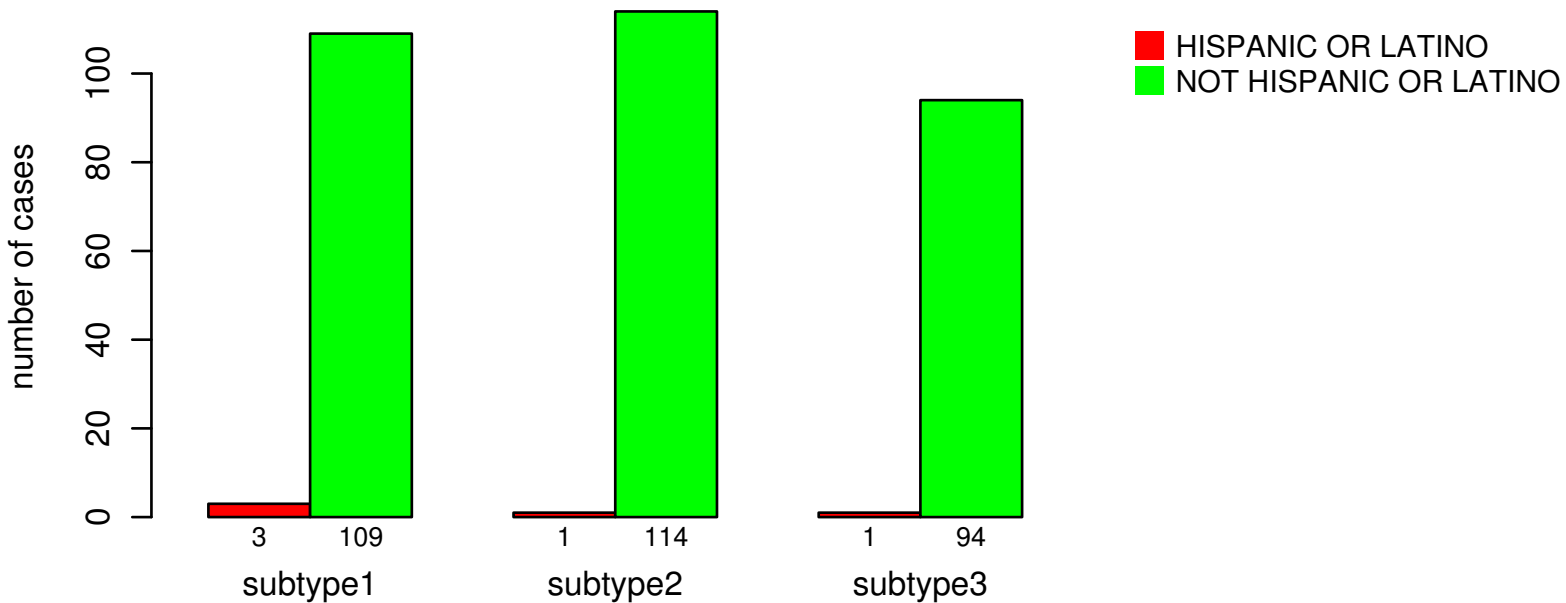

ETHNICITY

Fisher's exact test P = 0.537