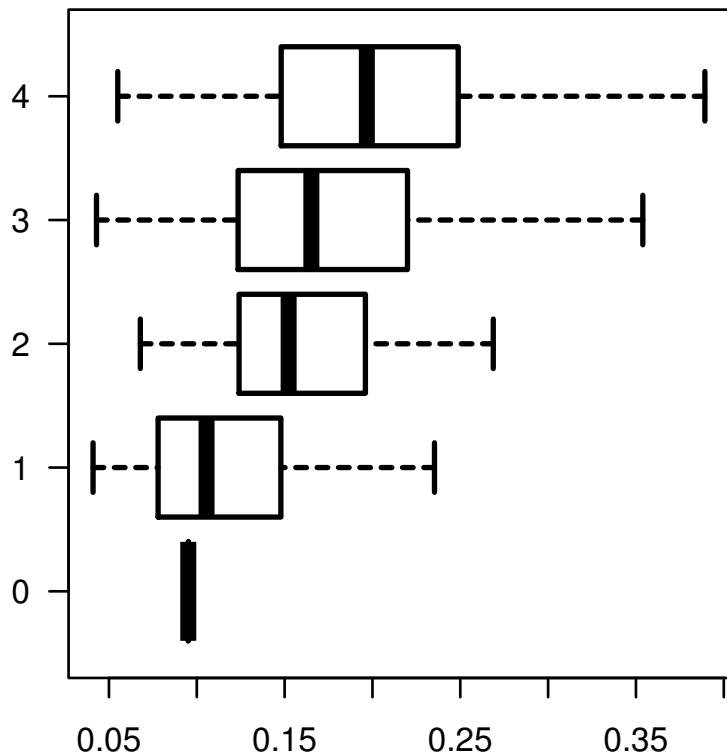

MARVELD2

THOLOGY_T_STAGE

Spearman.Corr= 0.308, $P=7.85e-14$