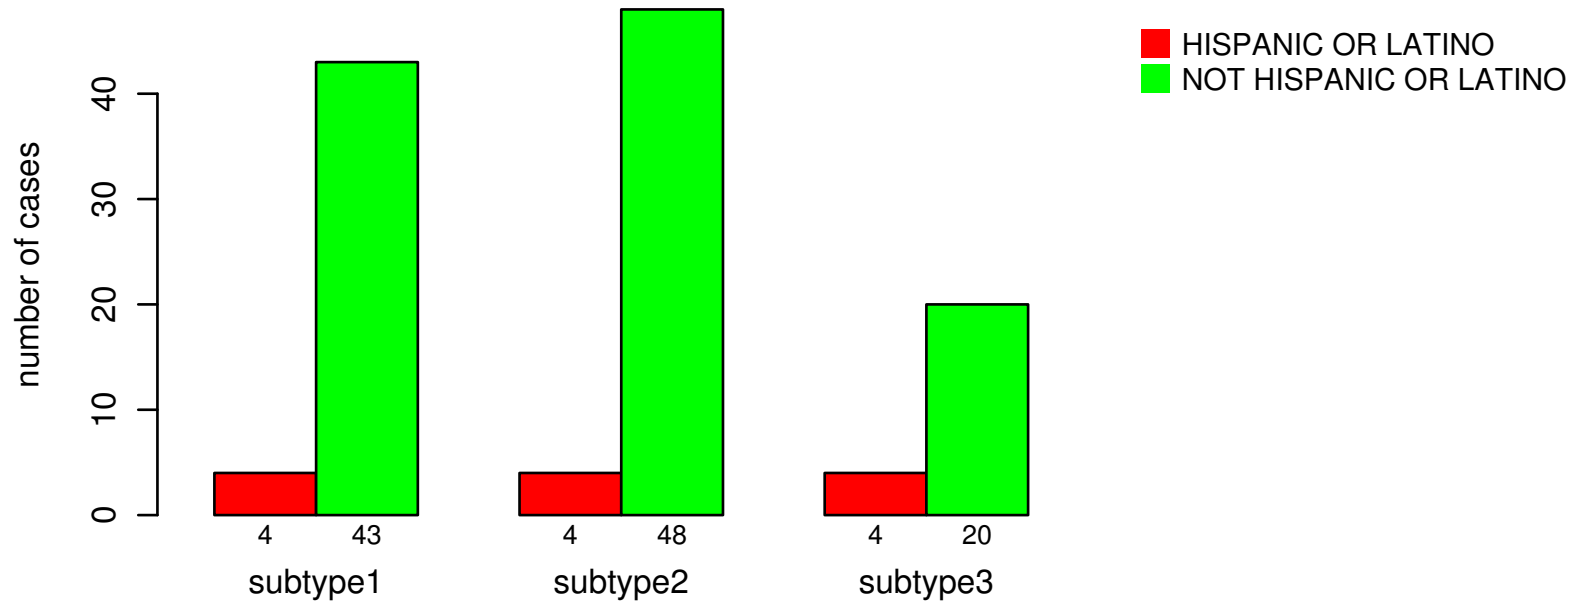

ETHNICITY

Fisher's exact test P = 0.447