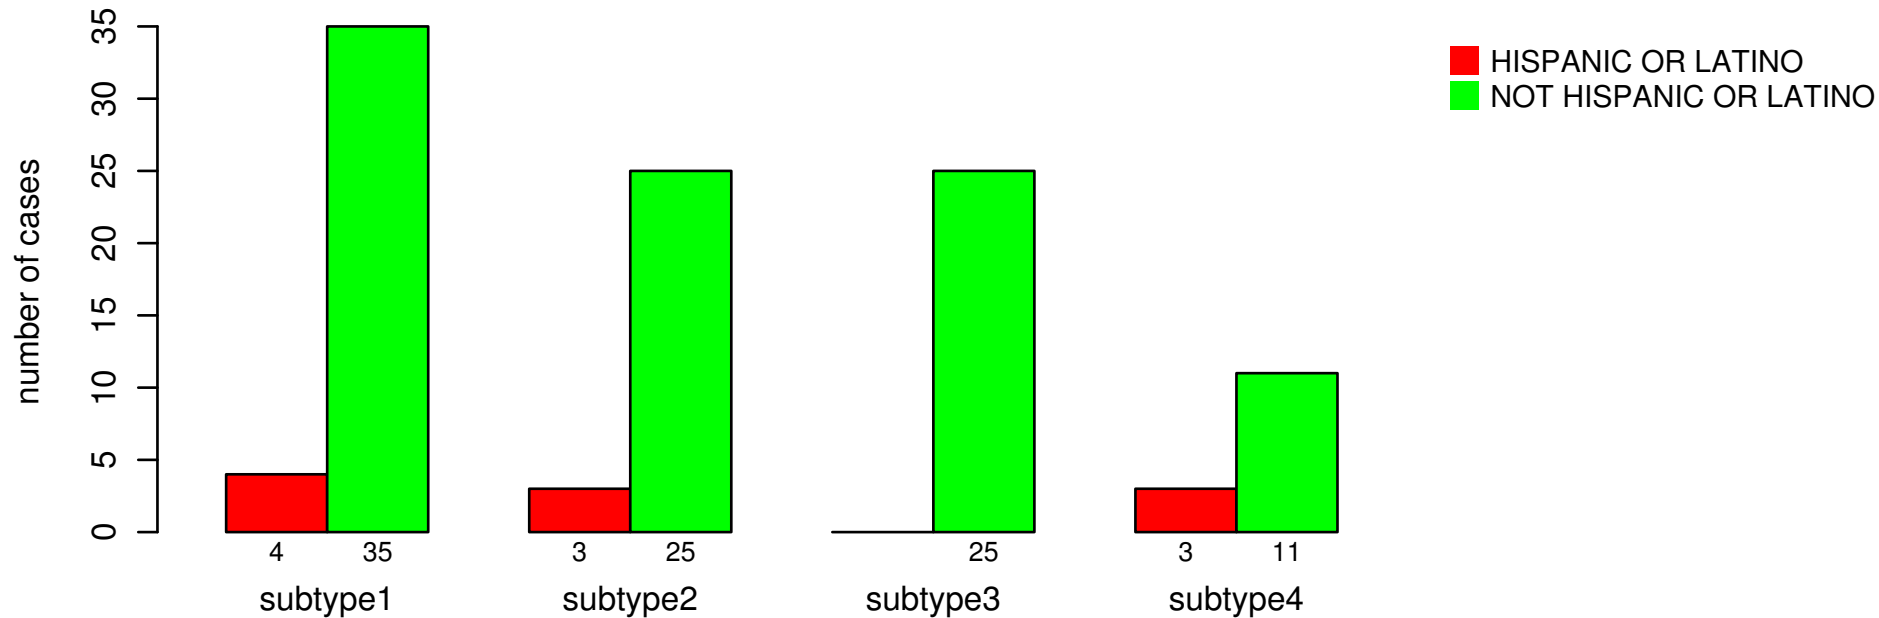

ETHNICITY

Fisher's exact test P = 0.127