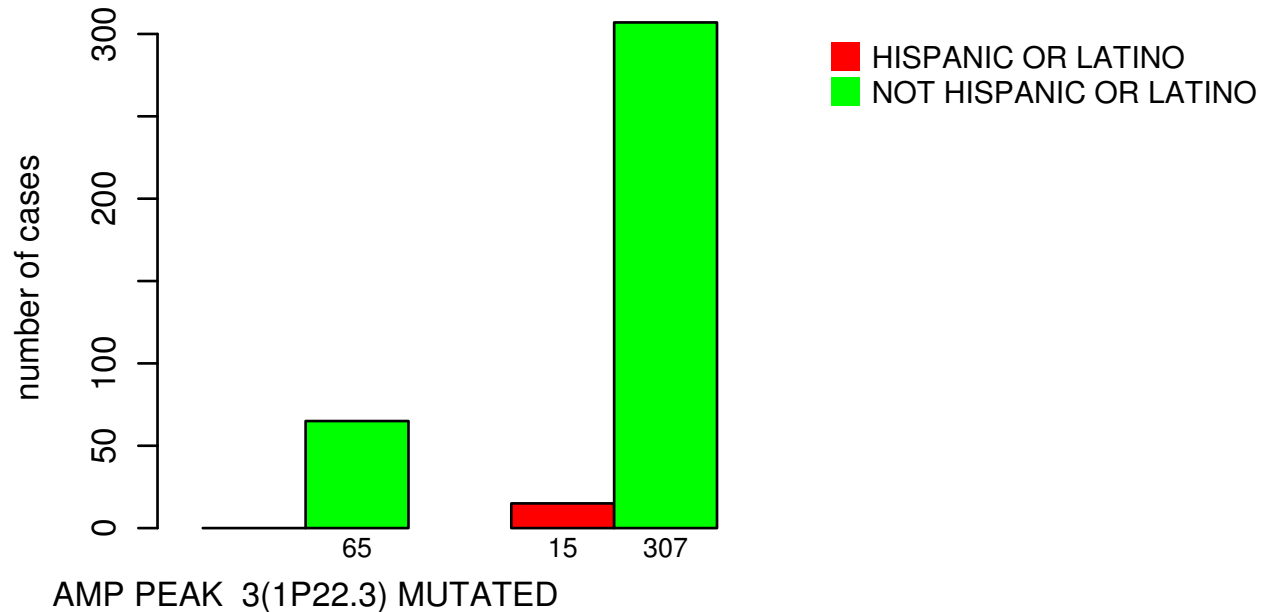

ETHNICITY

Fisher's exact test P = 0.0857