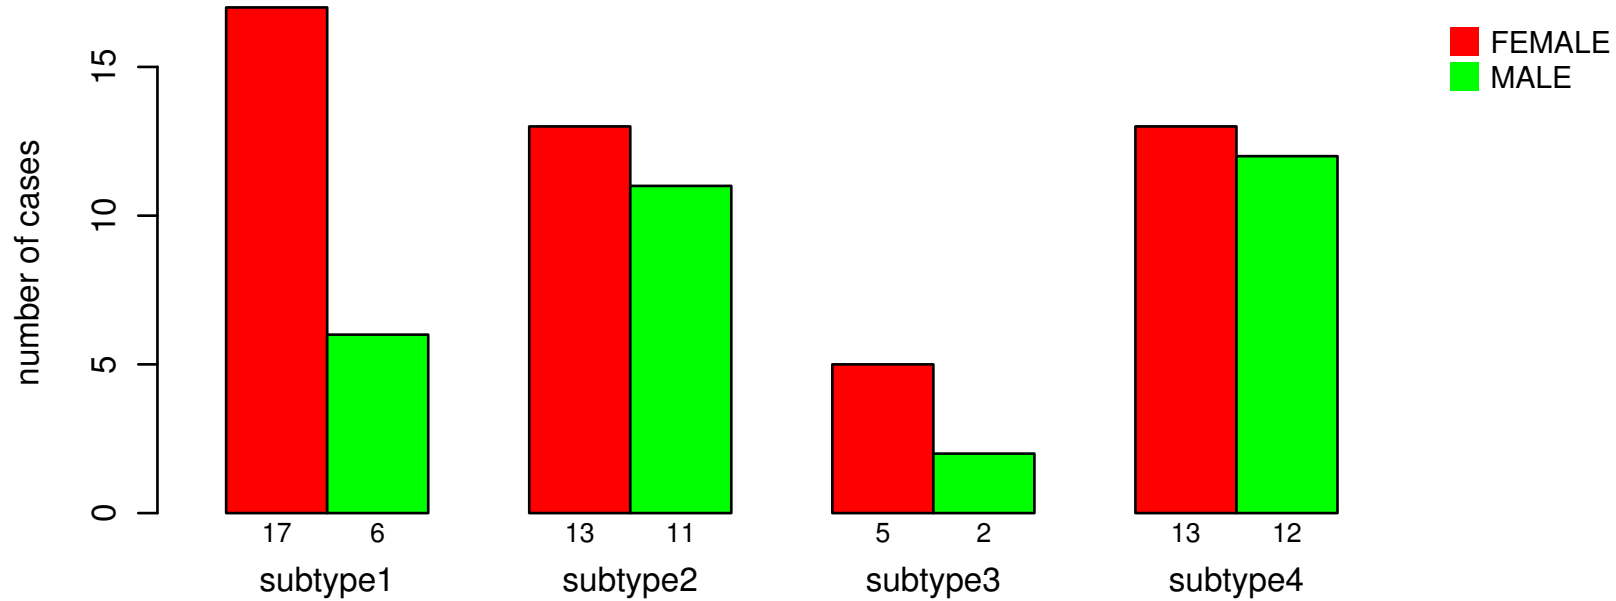

## GENDER

Fisher's exact test P = 0.363