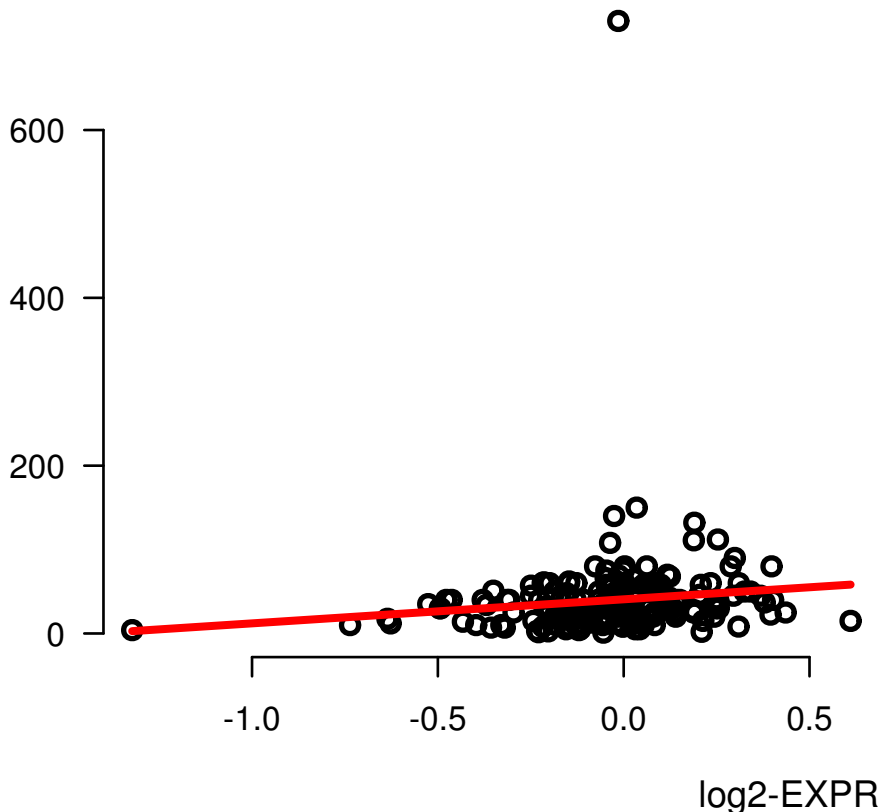

# EIF4E|EIF4E

NUMBER\_PACK\_YEARS\_SMOKED

Spearman.Corr= 0.257, P=0.000382