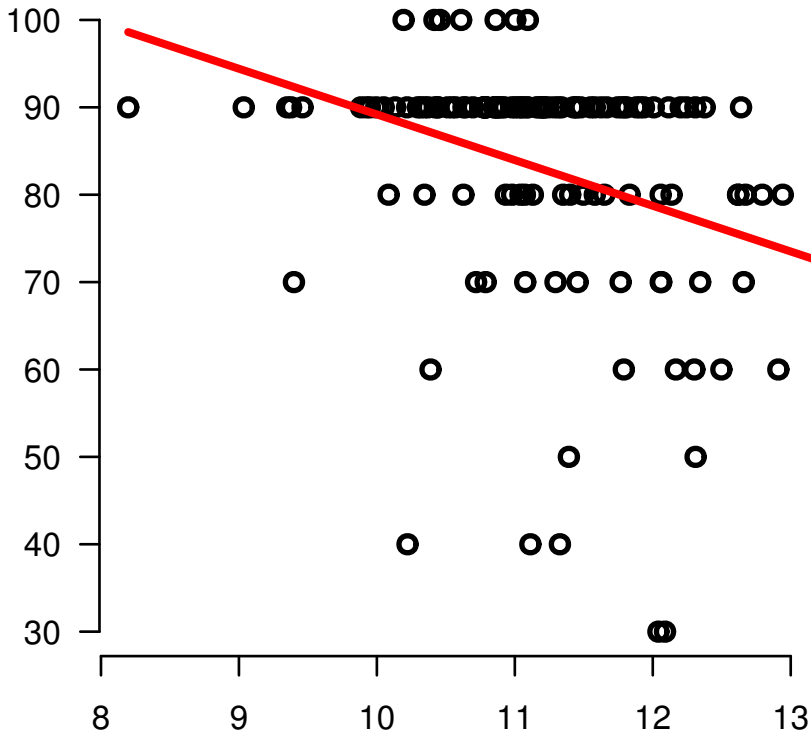

AP1G2|8906

KARNOFSKY_PERFORMANCE_SCORE

\log_2 -EXPR

Spearman.Corr= -0.41, P=8.97e-07