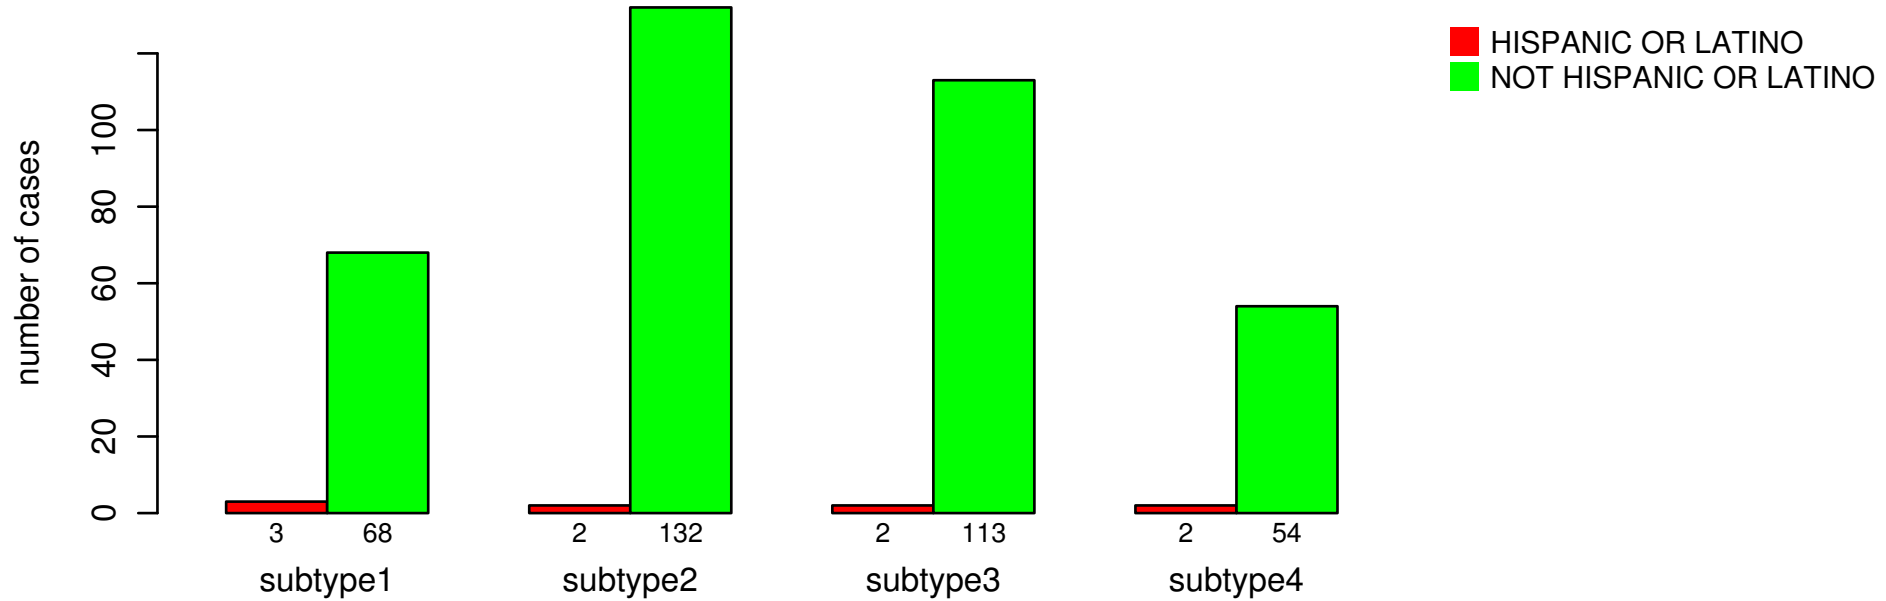

ETHNICITY

Fisher's exact test P = 0.521