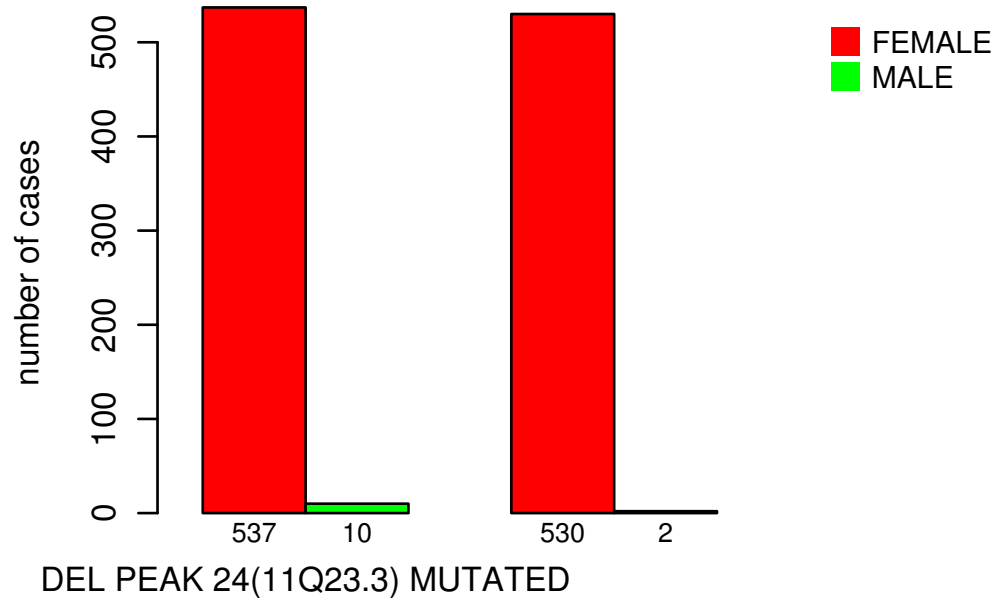

## GENDER

Fisher's exact test P = 0.0377