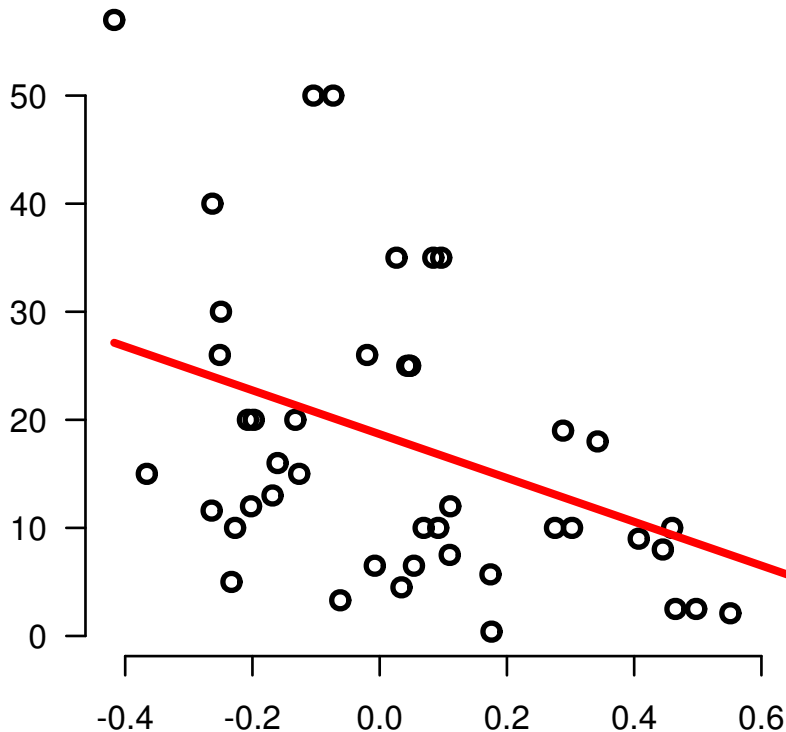

INPP4B|INPP4B

TOBACCO_SMOKING_PACK_YEARS_SMOKED

\log_2 -EXPR

Spearman.Corr= -0.438, P=0.00263