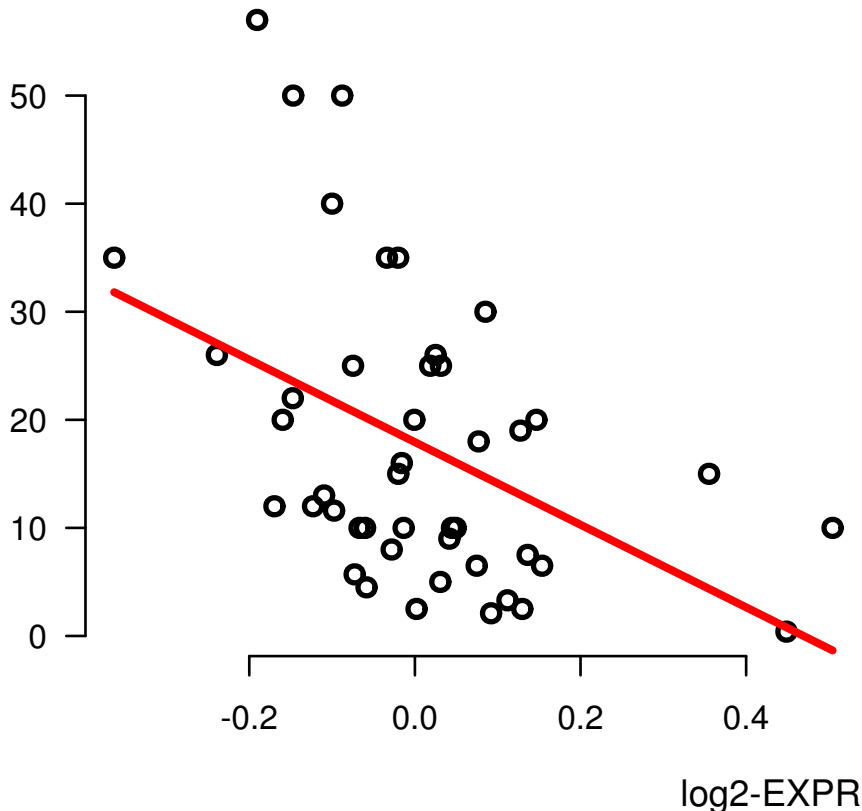

ARHI|ARHI

NUMBER_PACK_YEARS_SMOKED

Spearman.Corr= -0.486, P=0.000704