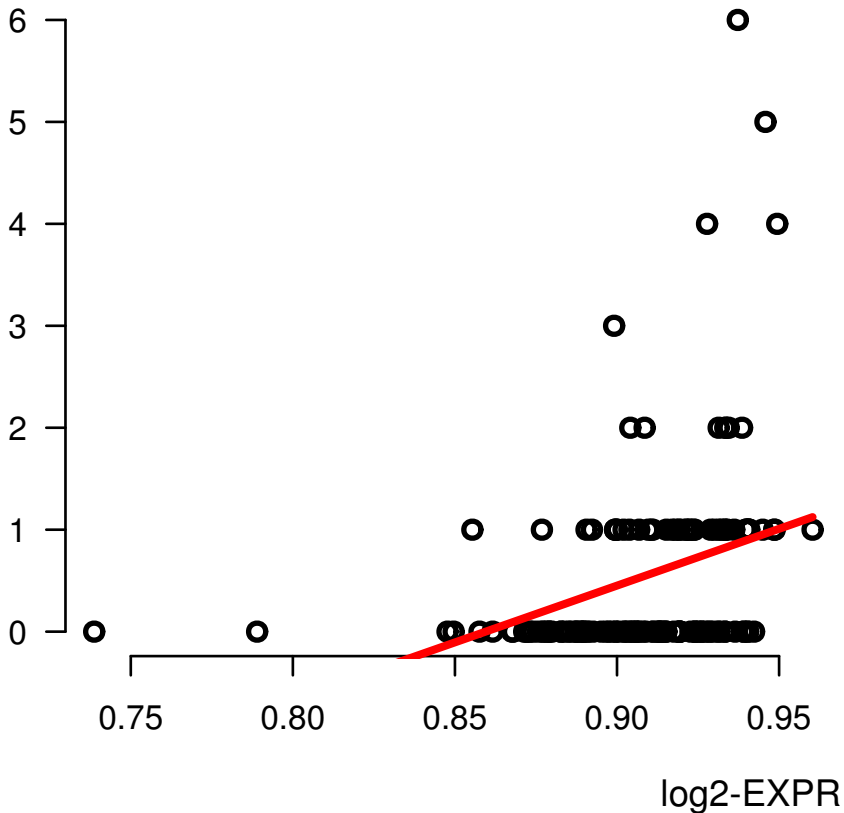

TAF3

PREGNANCY_SPONTANEOUS_ABORTION_COUNT

Spearman.Corr= 0.441, P=2.33e-08