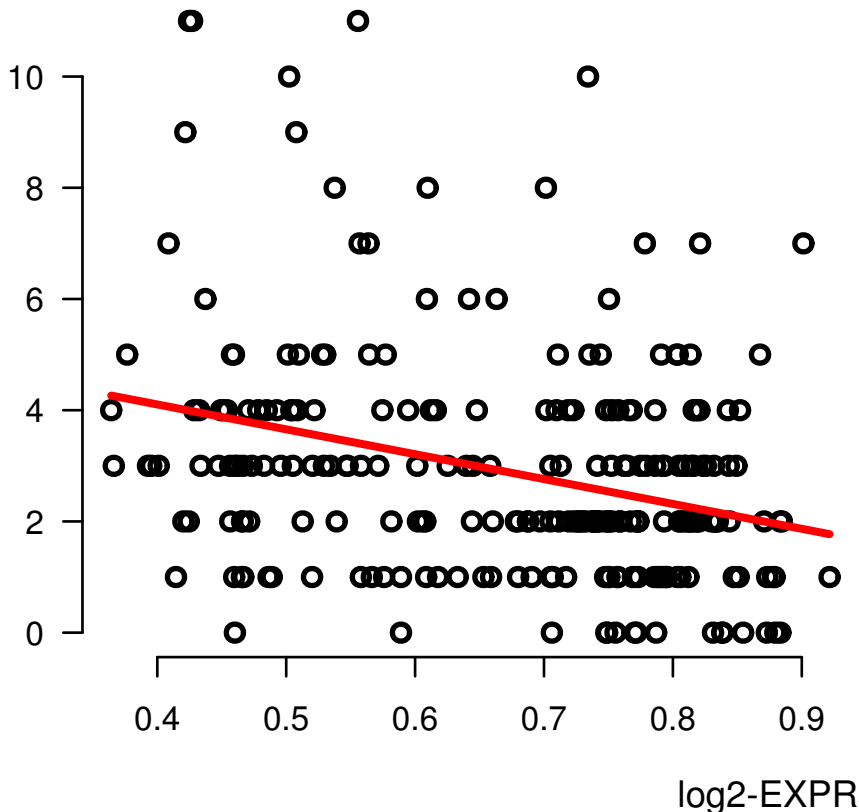

ZNF713

PREGNANCIES_COUNT_LIVE_BIRTH

Spearman.Corr = -0.296, P = 1.84e-06