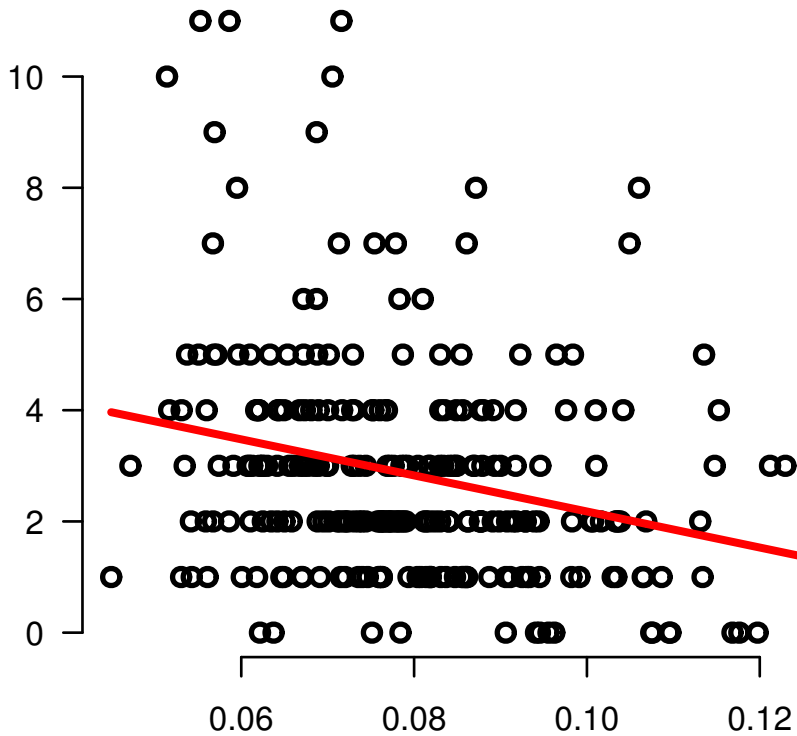

MYO9B

PREGNANCIES_COUNT_LIVE_BIRTH

log2-EXPR
Spearman.Corr= -0.278, P=4.99e-06