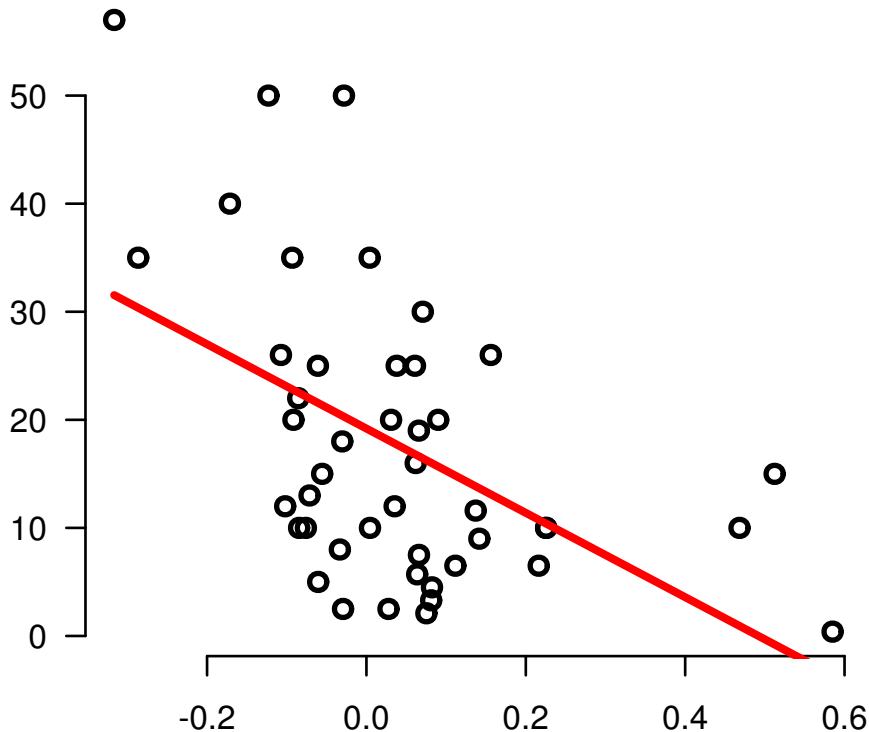

# MET|C-MET\_PY1235

TOBACCO\_SMOKING\_PACK\_YEARS\_SMOKED

Spearman.Corr= -0.49, P=0.000626