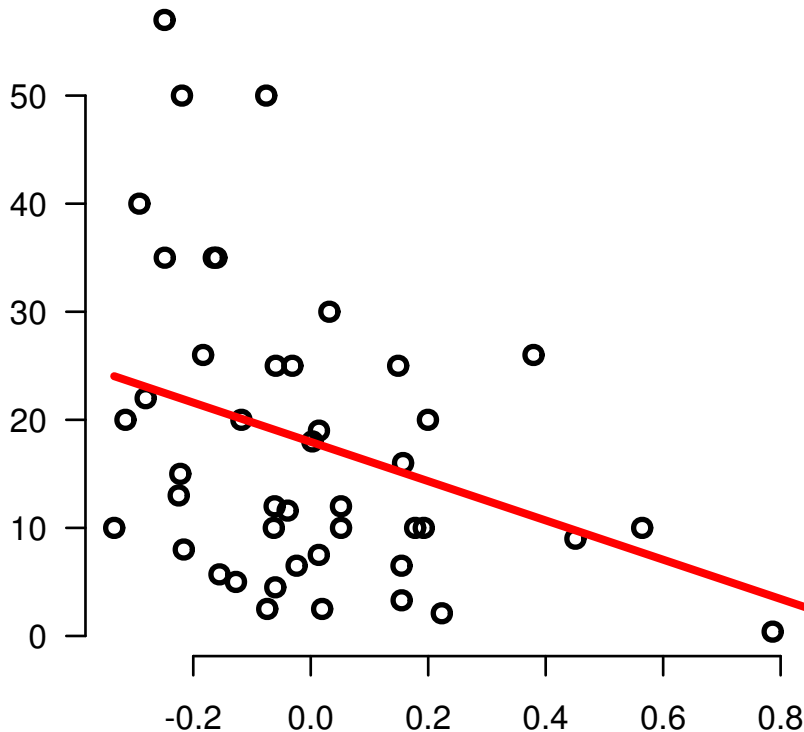

STMN1|STATHMIN

TOBACCO_SMOKING_PACK_YEARS_SMOKED

log2-EXPR

Spearman.Corr= -0.389, P=0.00825