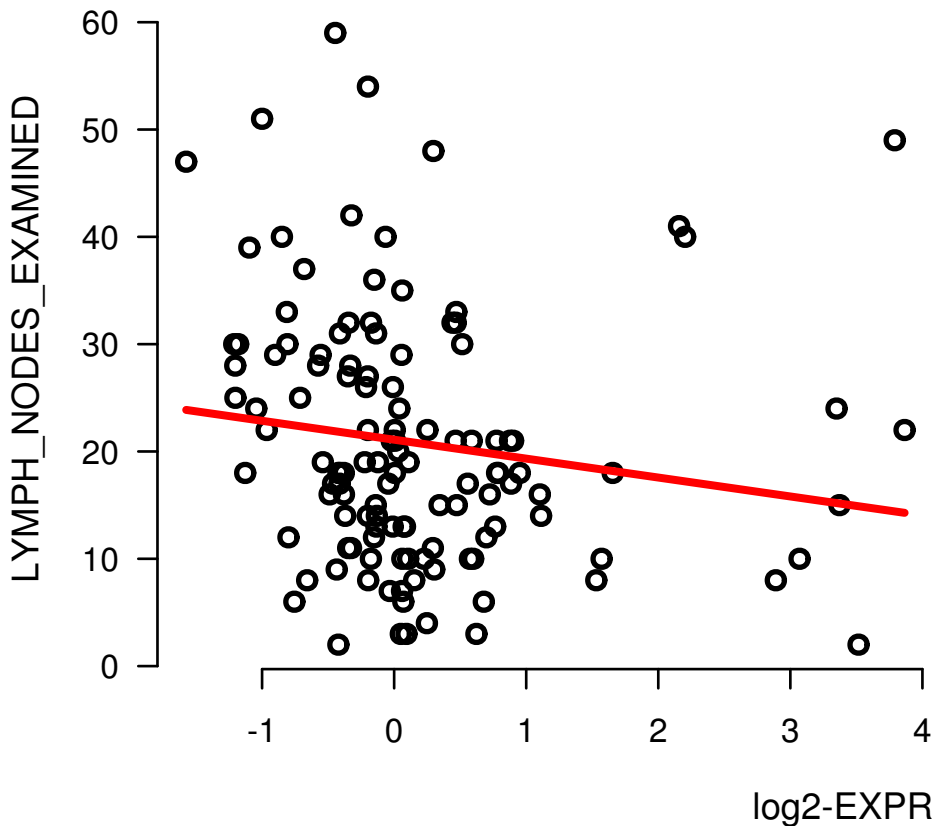

YAP1|YAP_PS127

Spearman.Corr= -0.276 , $P=0.00213$