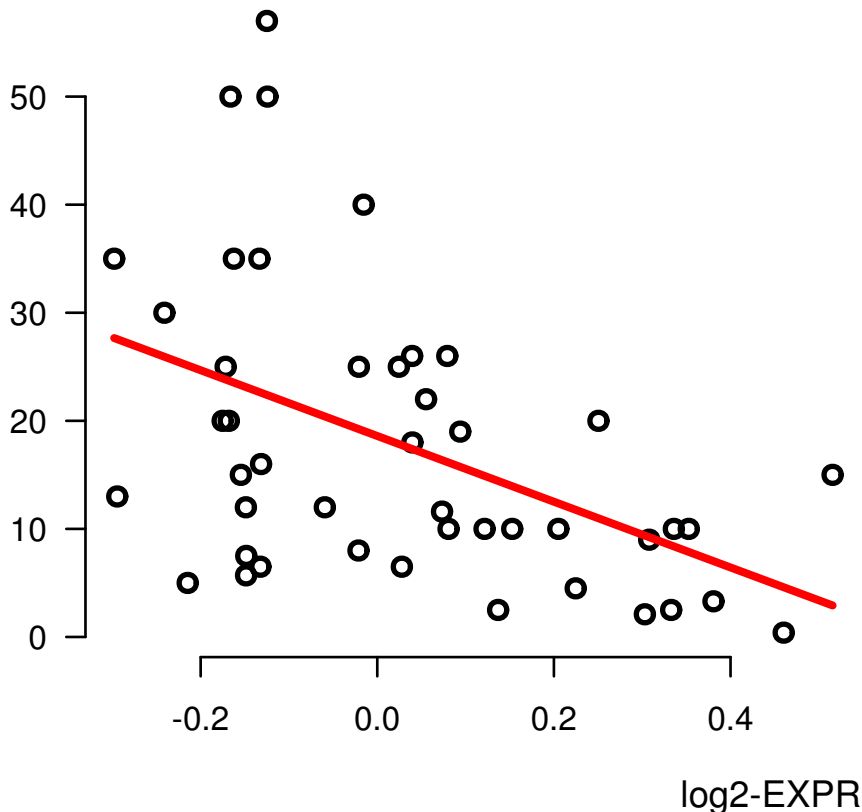

# MAPK8|JNK\_PT183\_PY185

NUMBER\_PACK\_YEARS\_SMOKED

Spearman.Corr= -0.475, P=0.000975