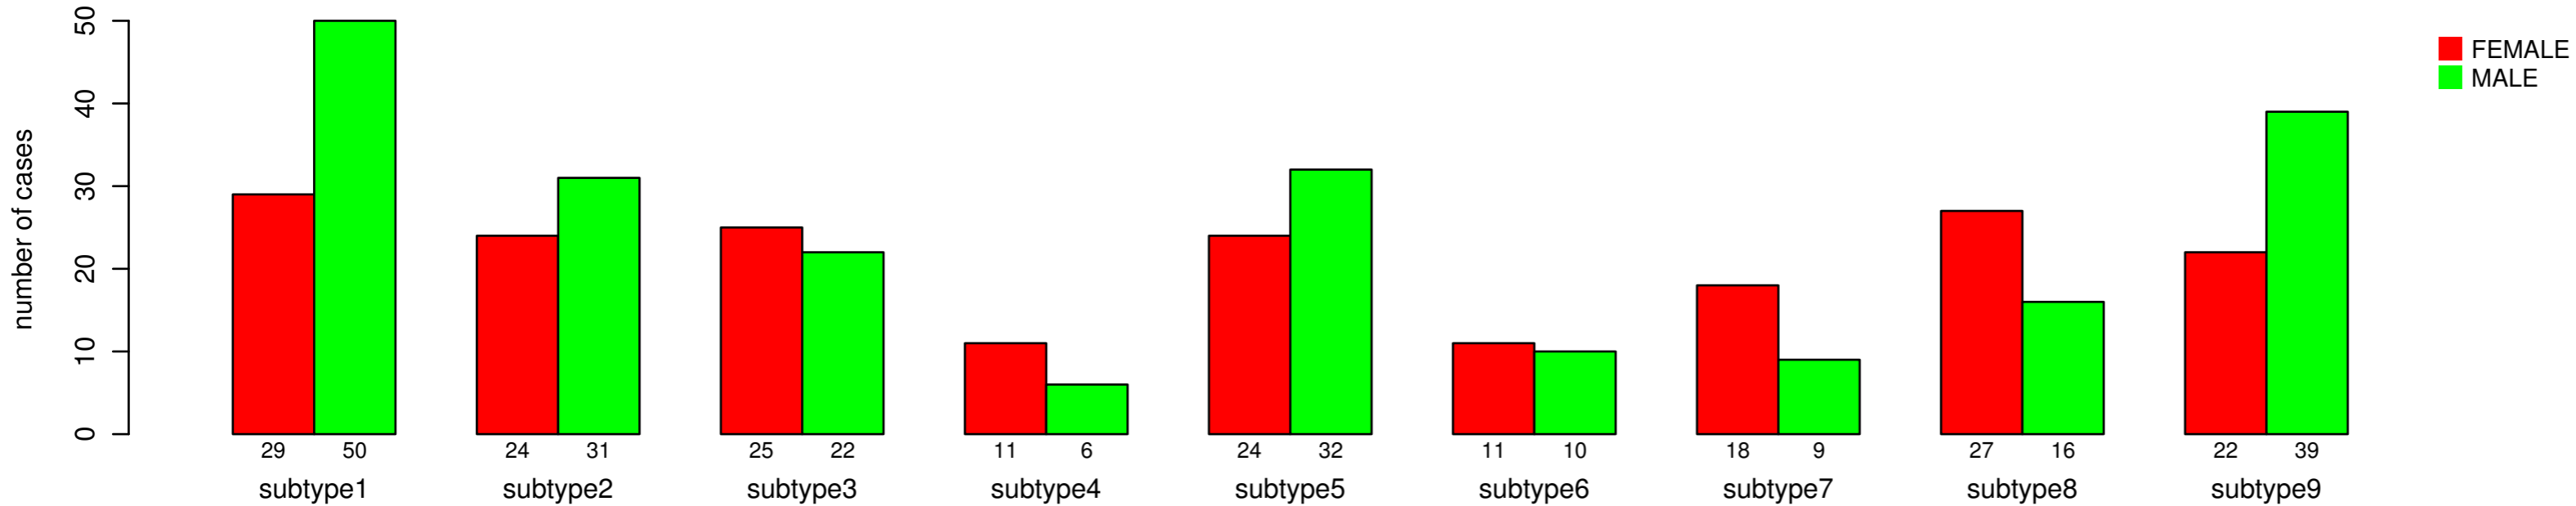

# GENDER

Fisher's exact test P = 0.0178