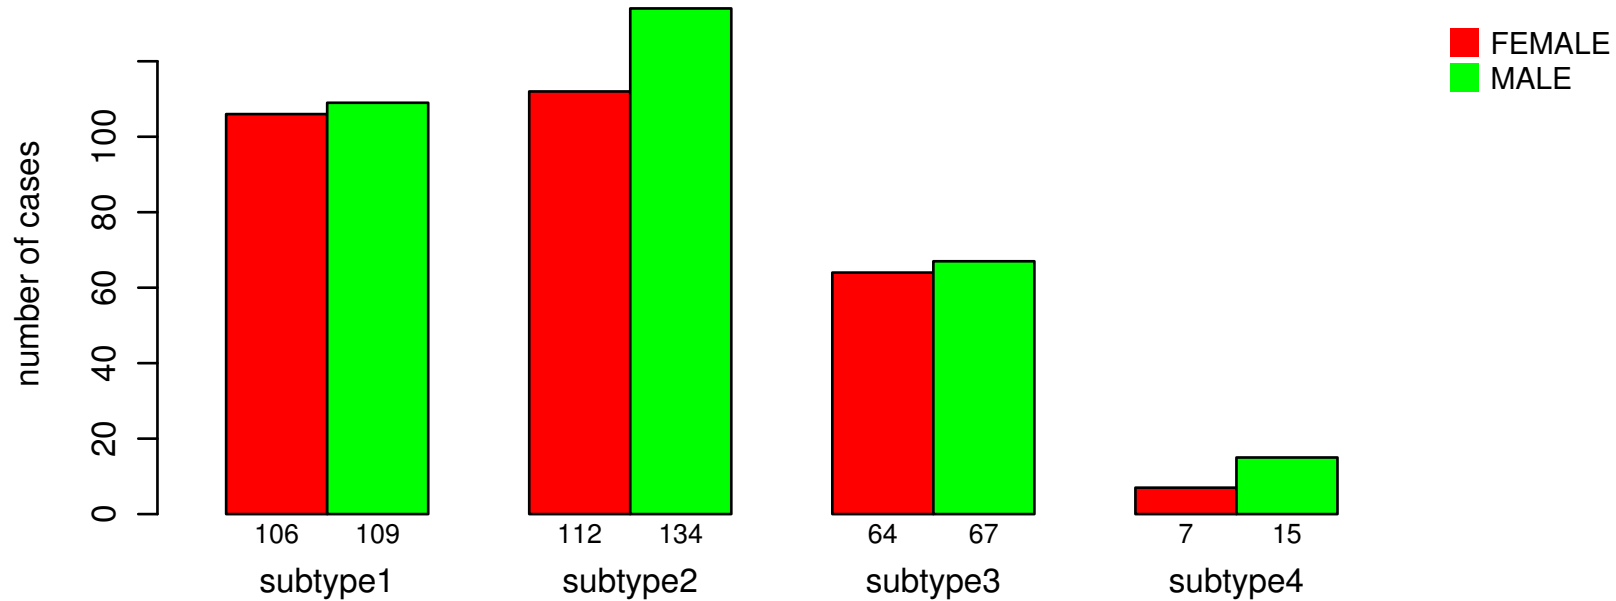

# GENDER

Fisher's exact test P = 0.417