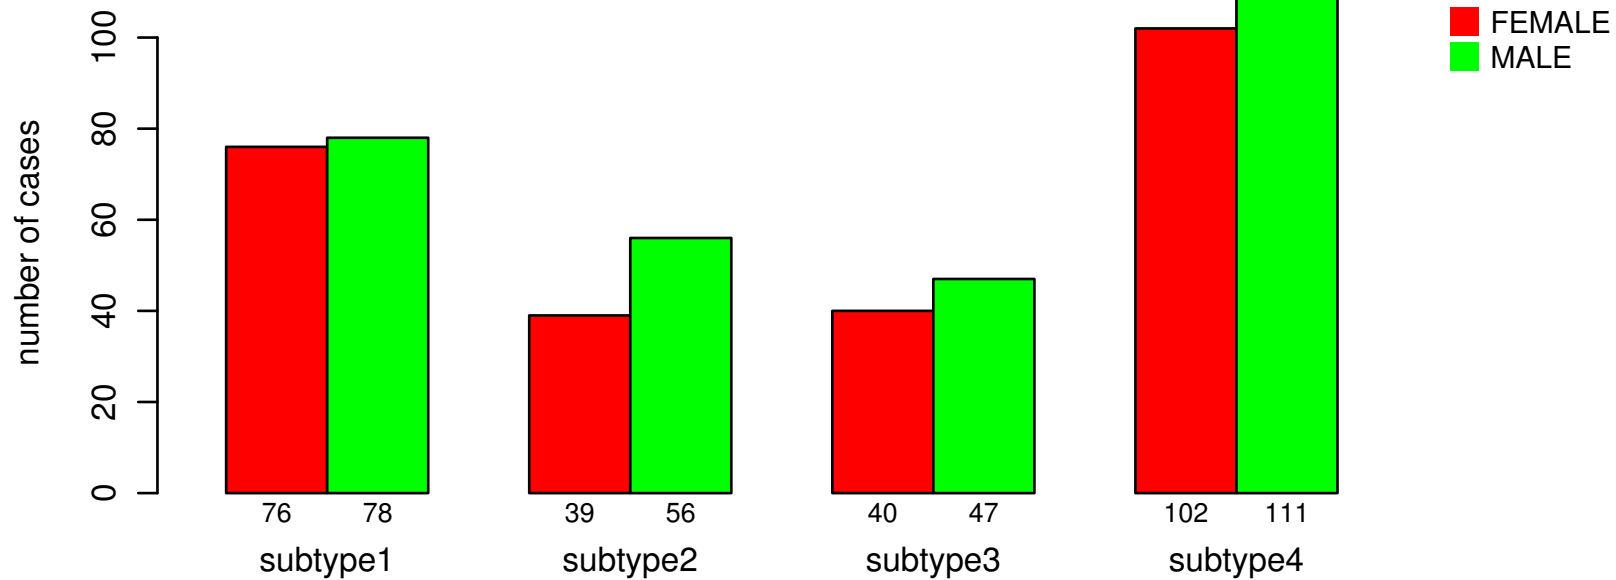

# GENDER

Fisher's exact test P = 0.621