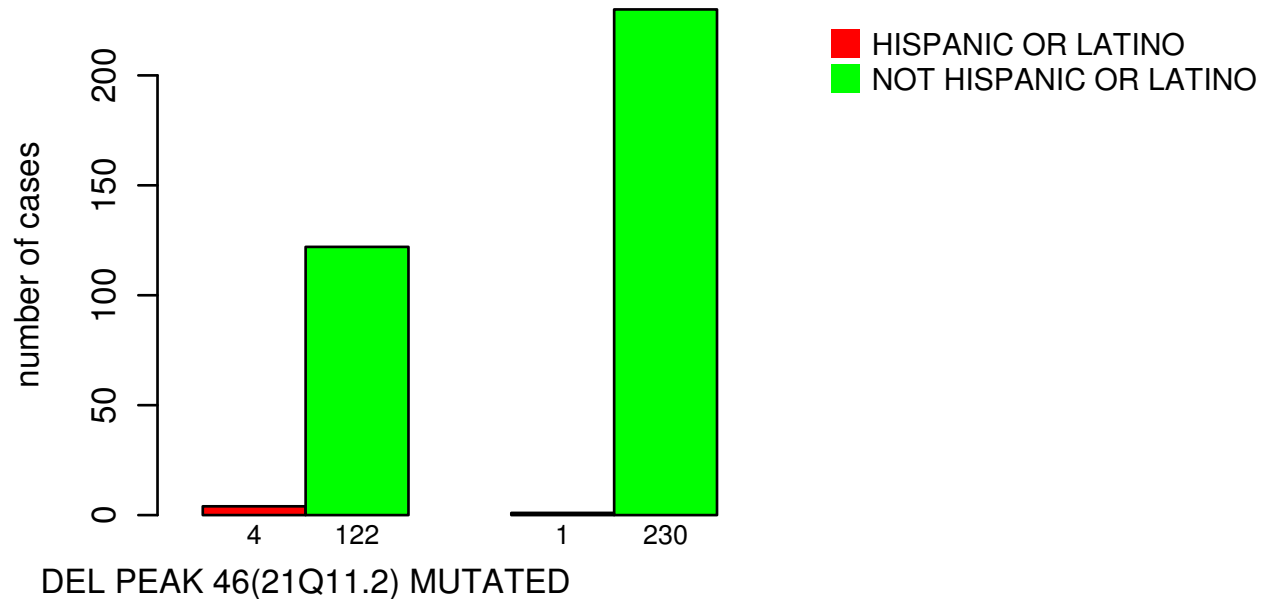

ETHNICITY

DEL PEAK 46(21Q11.2) MUTATED

Fisher's exact test P = 0.0544