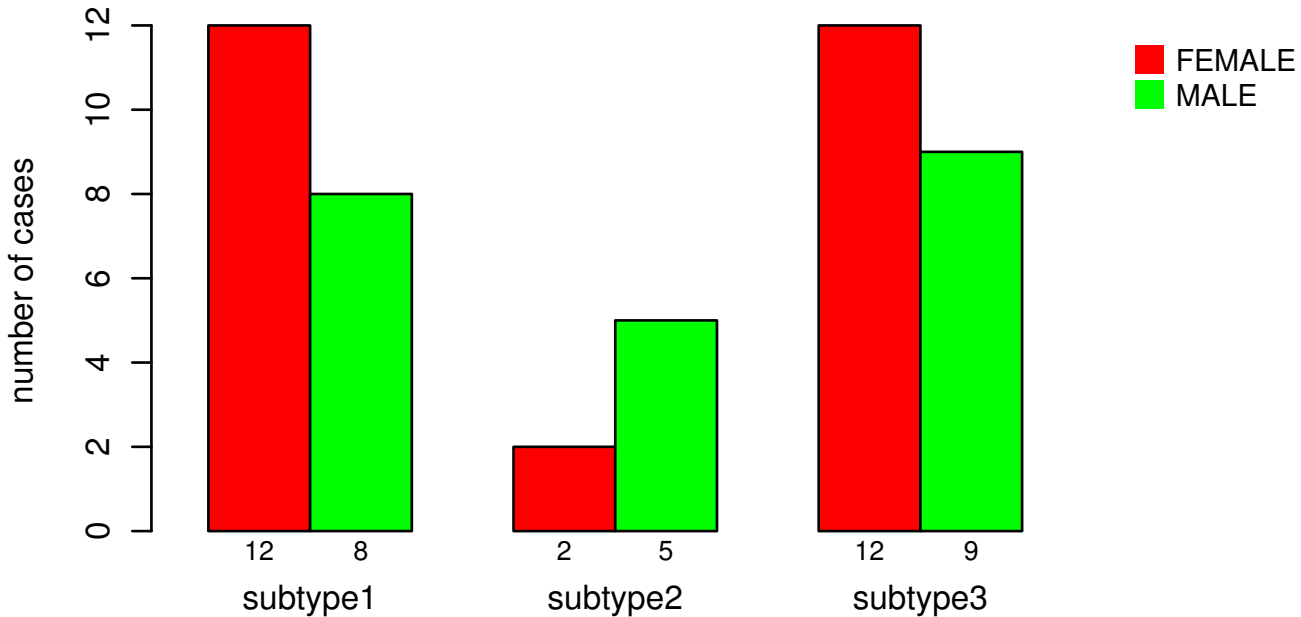

GENDER

Fisher's exact test P = 0.387