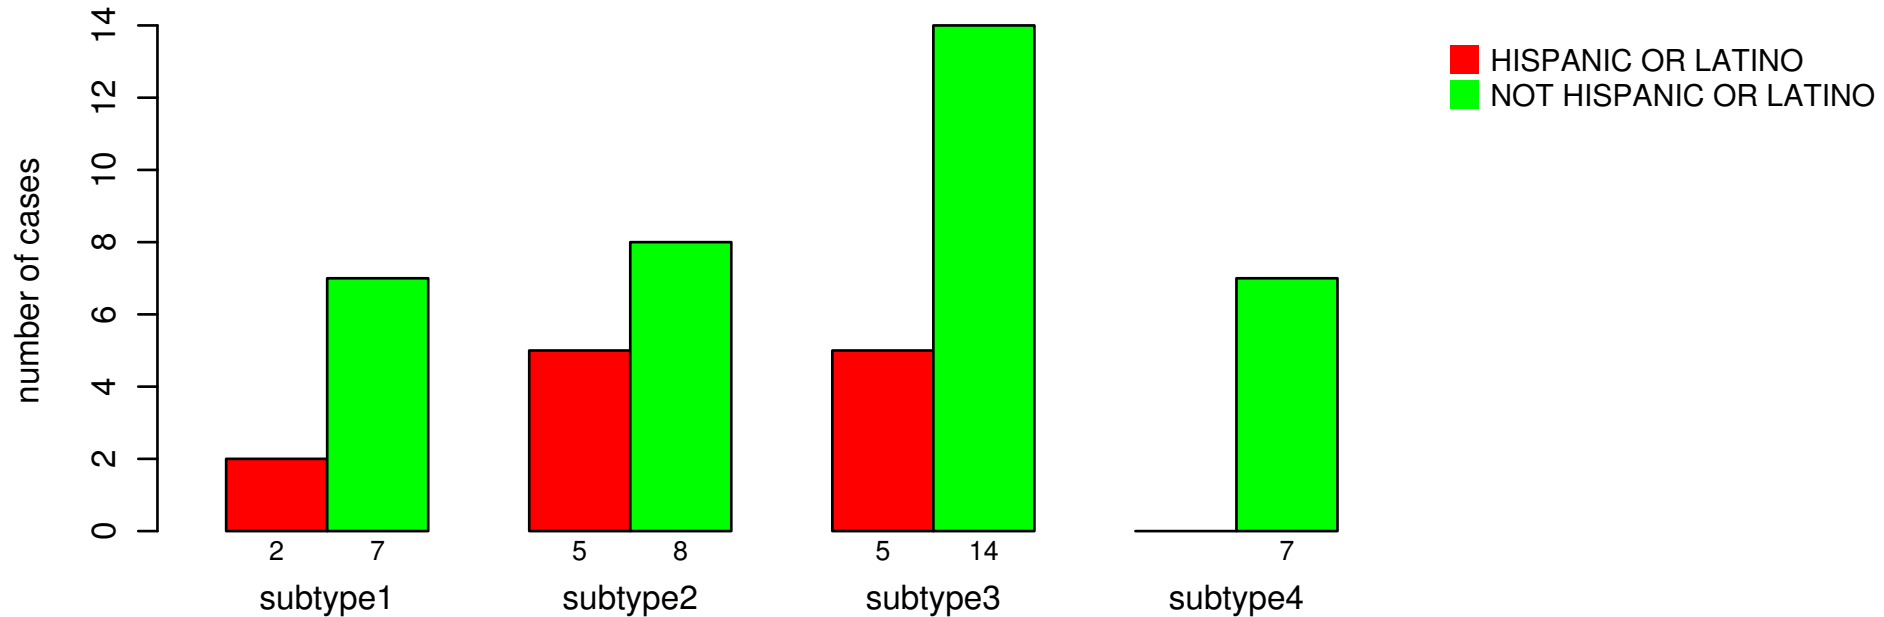

ETHNICITY

Fisher's exact test P = 0.339