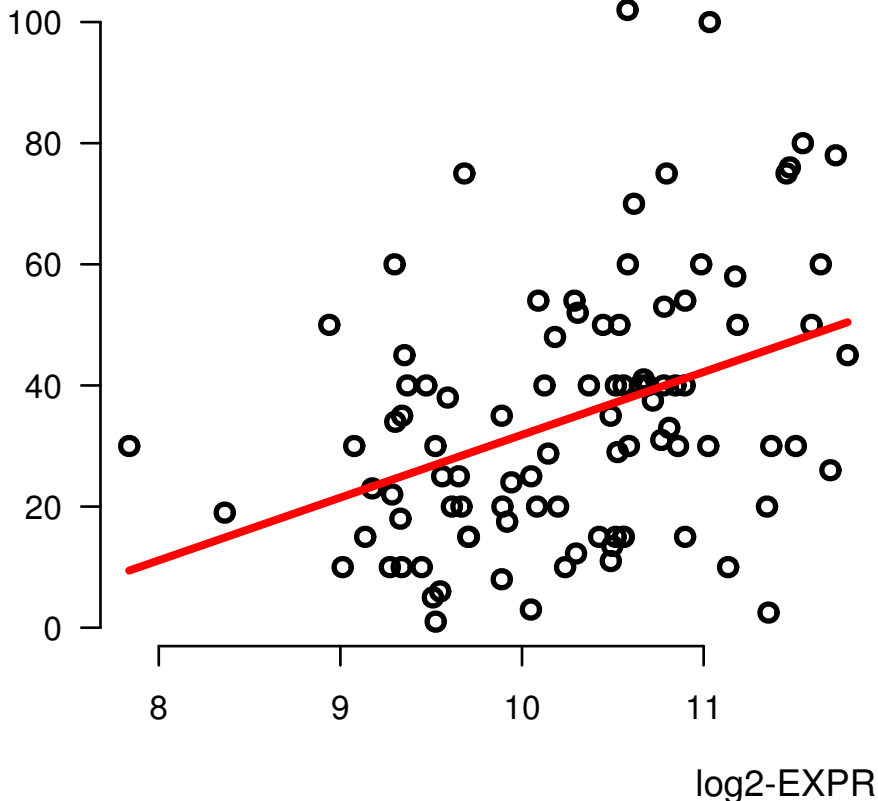

# CCPG1|9236

NUMBER\_PACK\_YEARS\_SMOKED

Spearman.Corr= 0.407, P=3.51e-05