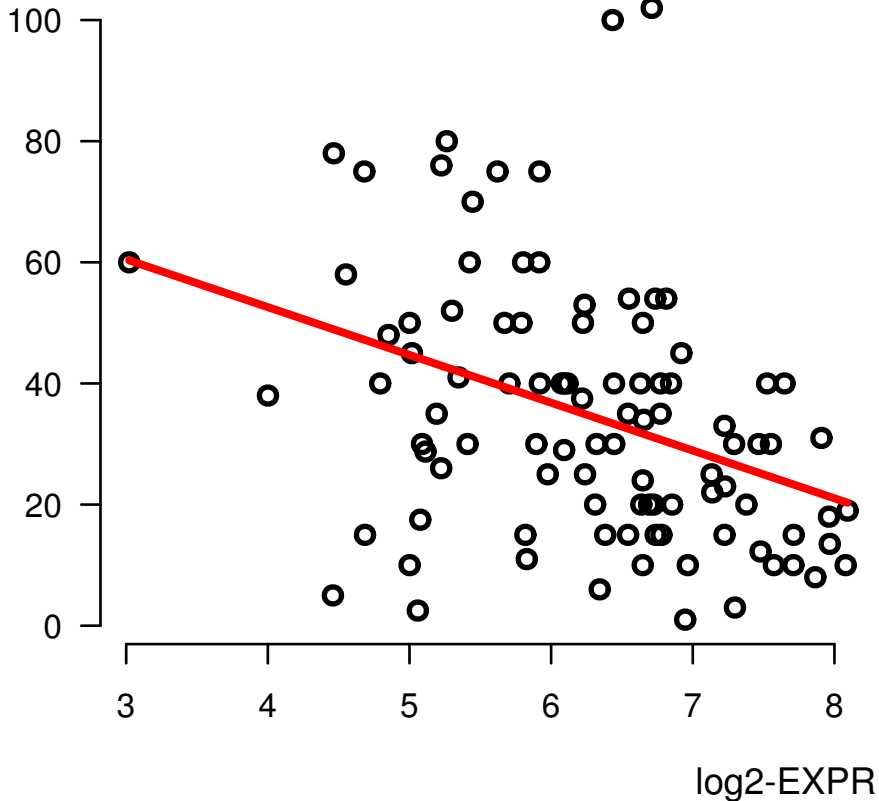

LOC100125556|100125556

NUMBER_PACK_YEARS_SMOKED

Spearman.Corr= -0.4, P=4.83e-05