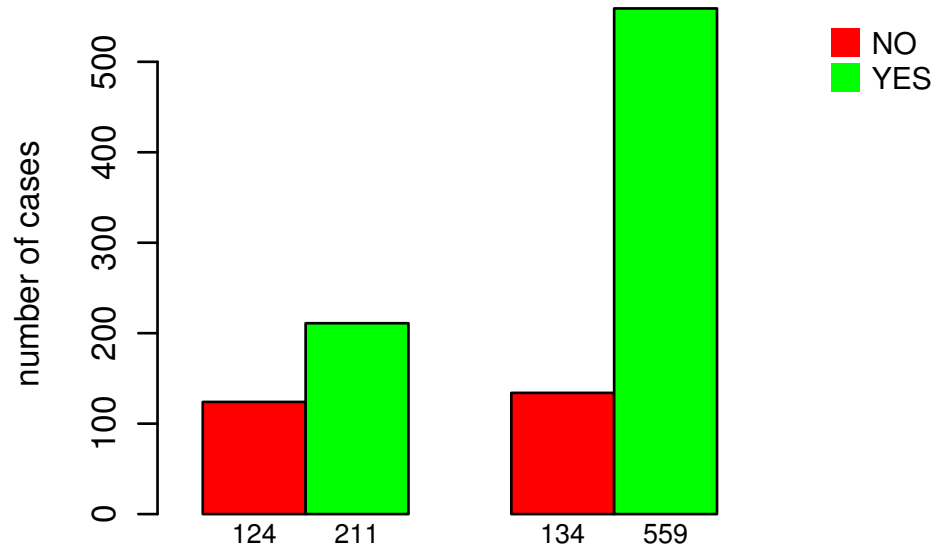

# RADIATION\_THERAPY

DEL PEAK 43(19Q13.43) MUTATED

Fisher's exact test  $P = 2.52e-09$