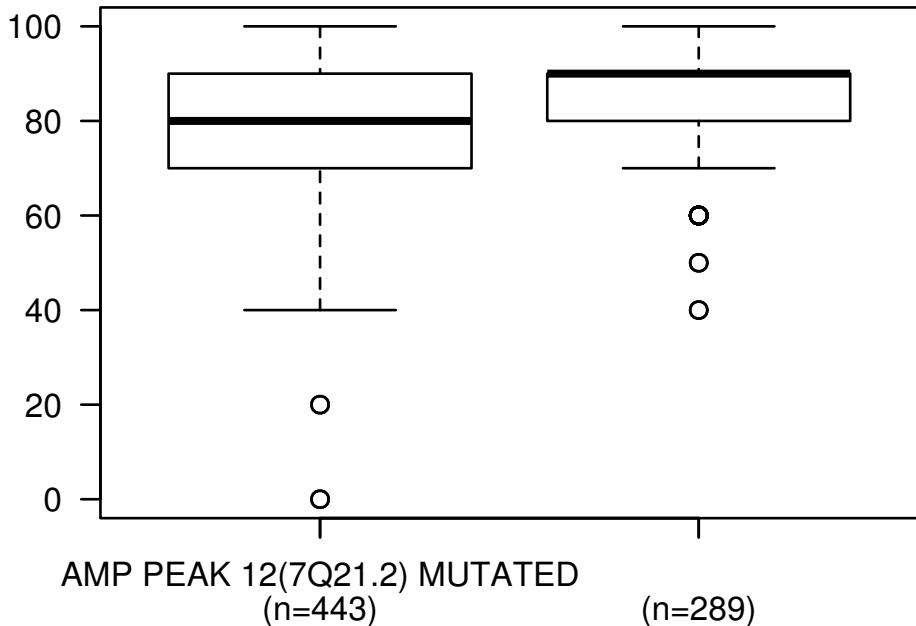

KARNOFSKY_PERFORMANCE_SCORE

KARNOFSKY_PERFORMANCE_SCORE

Wilcoxon test P = 1.64e-12