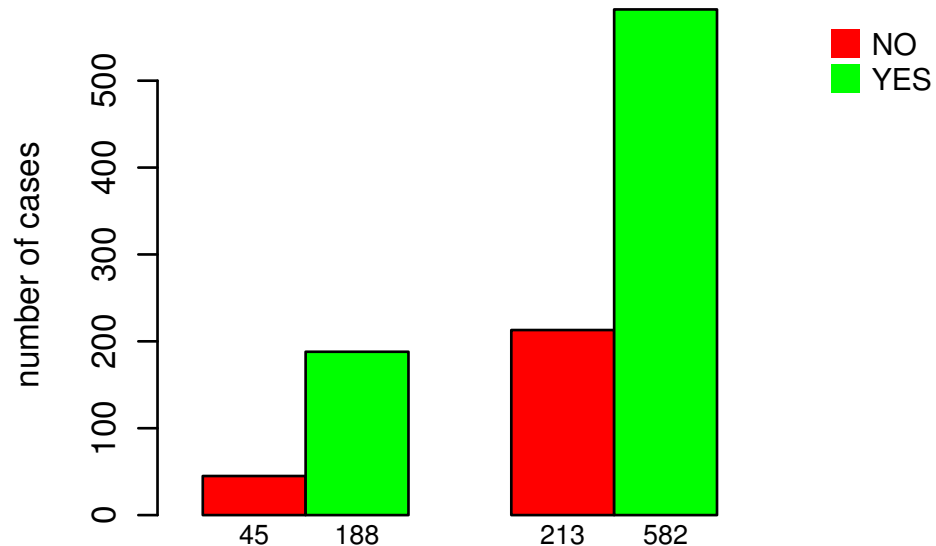

# RADIATION\_THERAPY

DEL PEAK 33(14Q13.1) MUTATED

Fisher's exact test  $P = 0.0205$