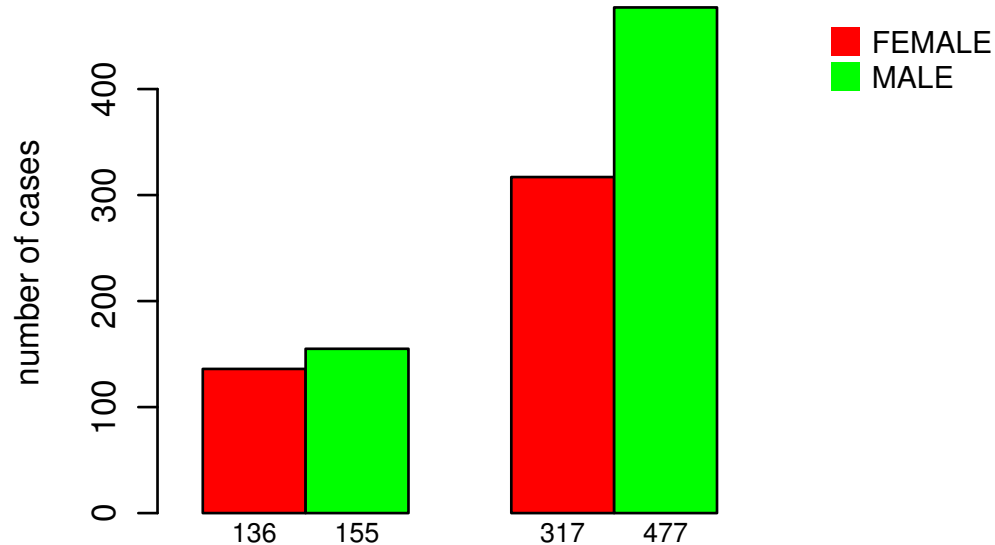

# GENDER

DEL PEAK 34(14Q24.2) MUTATED

Fisher's exact test  $P = 0.0516$