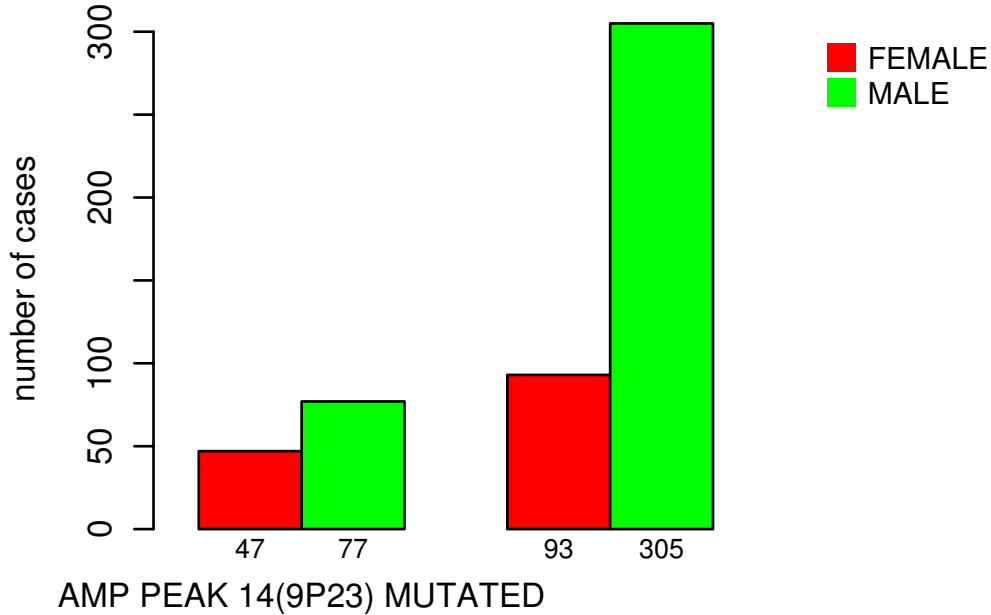

# GENDER

Fisher's exact test P = 0.00241