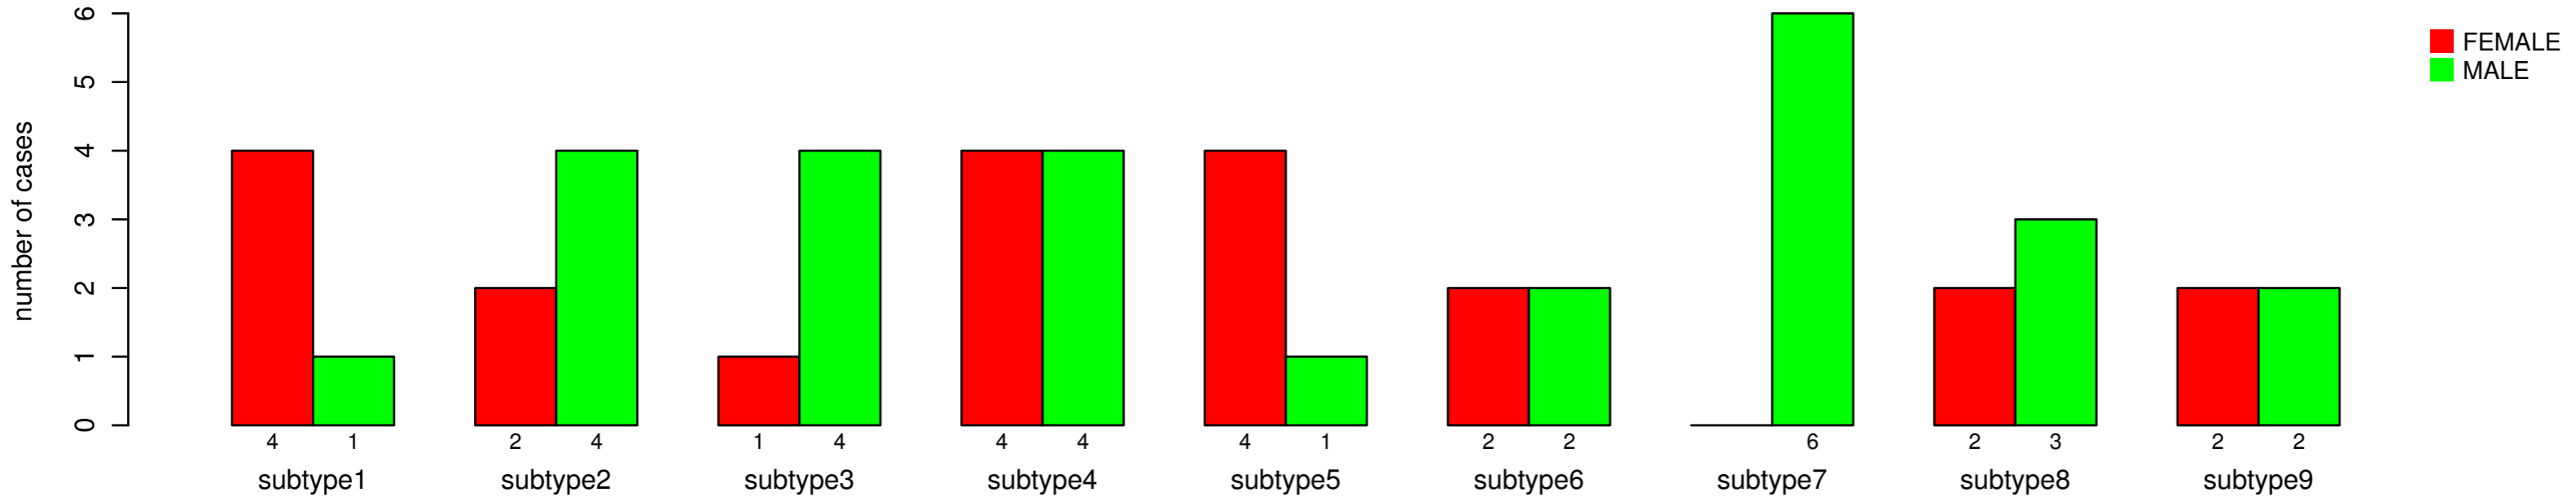

# GENDER

Fisher's exact test P = 0.146