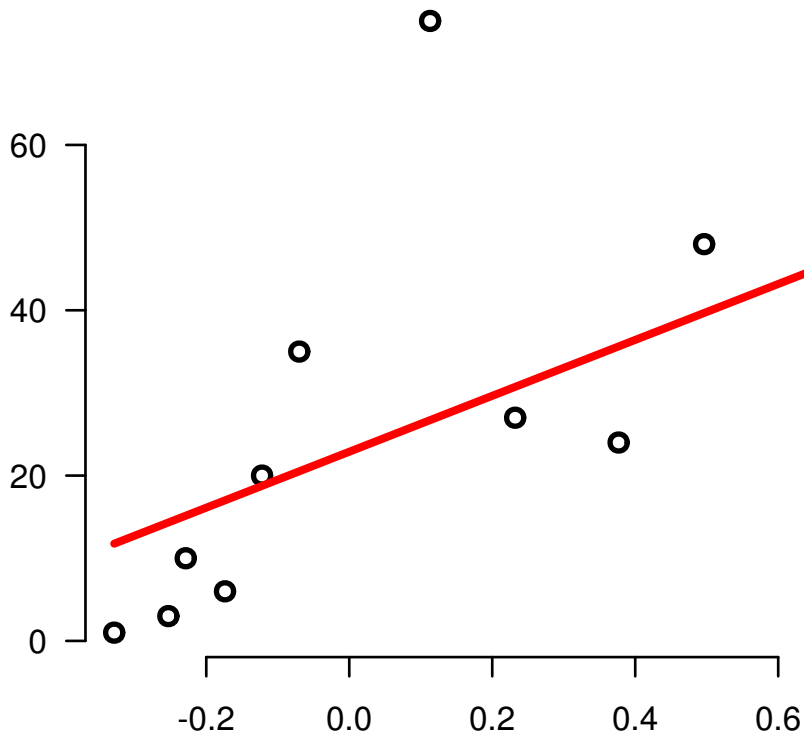

XBP1|XBP1

NUMBER_PACK_YEARS_SMOKED

Spearman.Corr= 0.779, P=0.00471

log2-EXPR