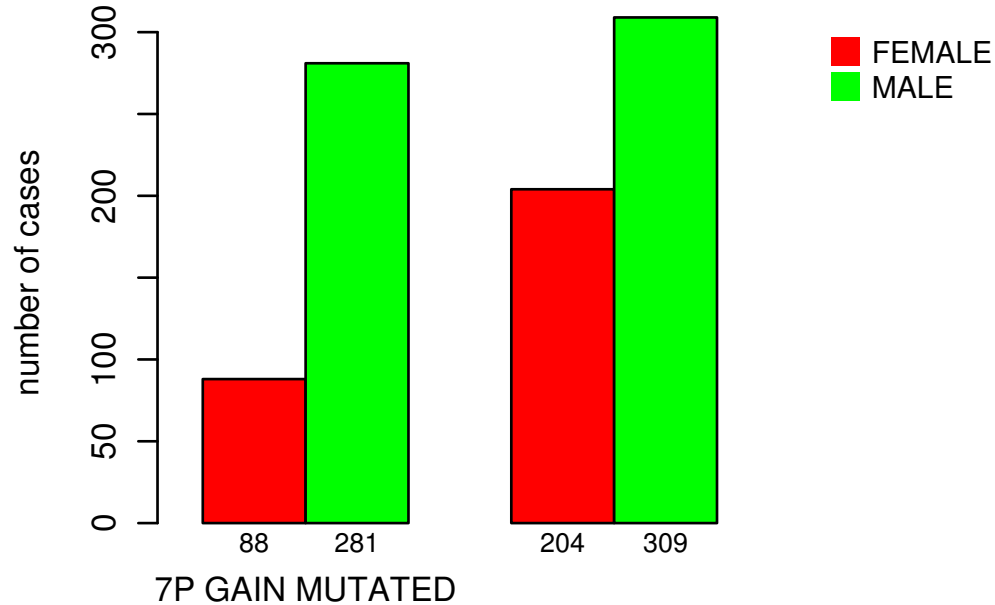

# GENDER

Fisher's exact test P = 7.47e-07