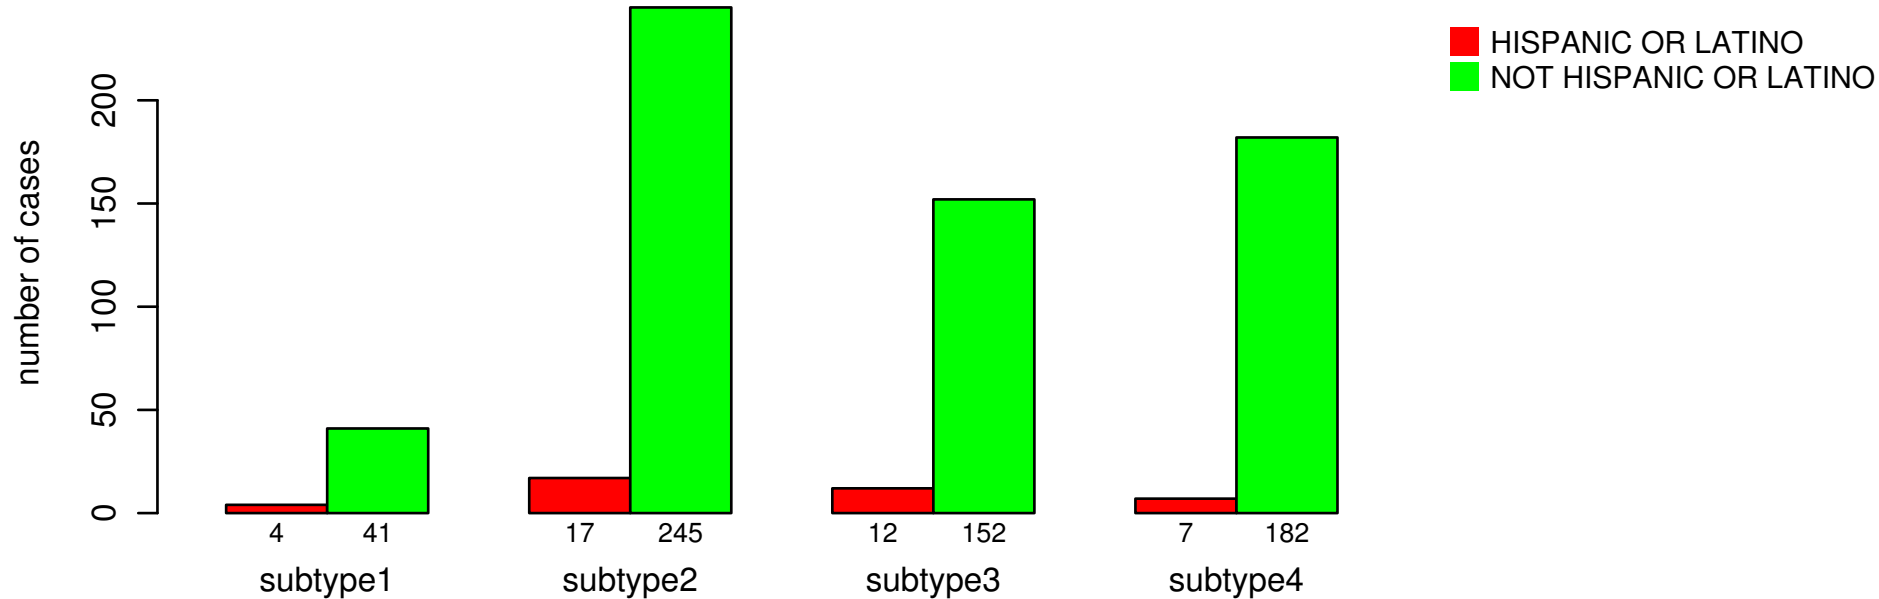

ETHNICITY

Fisher's exact test P = 0.327