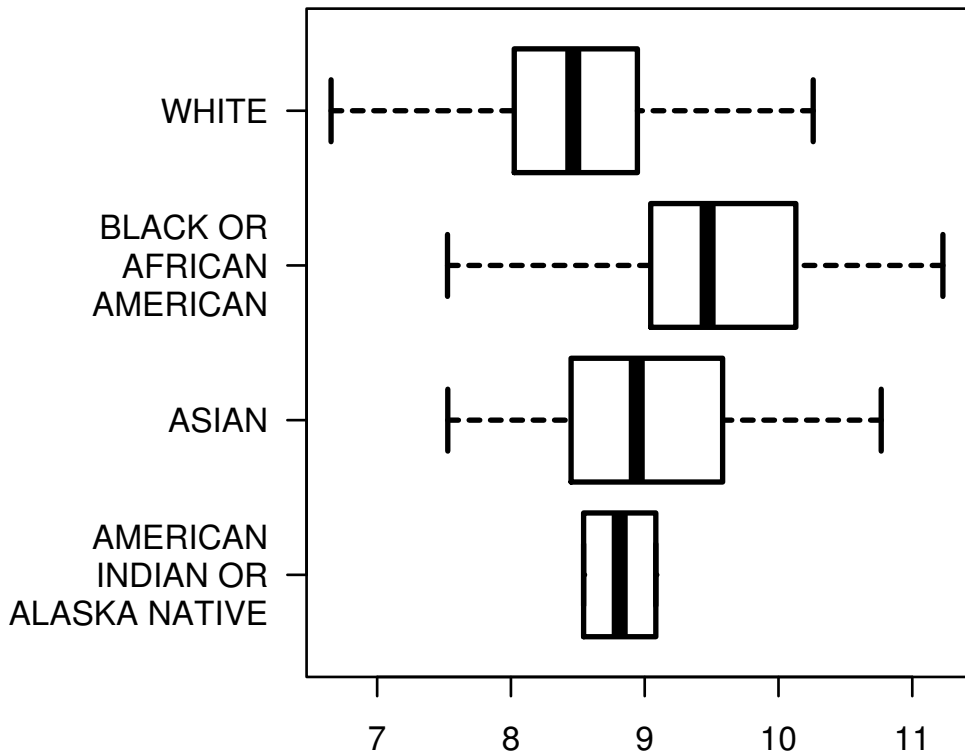

# NOTCH2NL|388677

RACE

log<sub>2</sub>-EXPR  
Kruskal-Wallis P = 1.54e-25